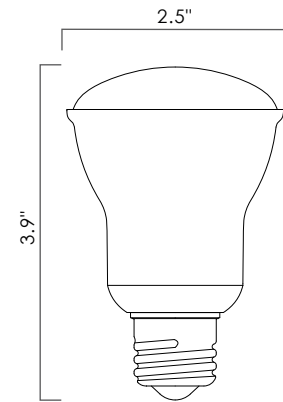

Lamp Images

Ordering Information

Example: LBR20/40/30K

LBR20	/	FL	/
Form Factor (R20) LBR20		Beam Spread FL	CCT 27K 30K 35K* 40K*

* Made to Order

Beam Angles

Flood

Color Temperature

2700K	3000K	3500K*	4000K*

Housing Colors

Silver