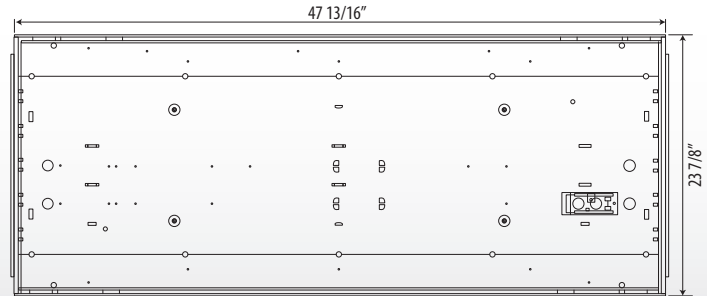

Dimensions / Drawing

Ordering Code	Model Number	Description	Voltage	Housing Socket Bar	Lamp Holder	Ballast	Lamp	Inventory Item
REGULAR T-BAR OFFICE FIXTURE (T8)								
INVENTORY ITEMS								
3384100	TT-A-T8/22/232U/UNV	Recessed Office Fixture TT-A 2X2 2T8 U Bend 32W	120-277V	24 Gauge	AAG/BJB	Generic	TUFF F32T8/U	Y
3384200	TT-A-T8/22/232U/347V	Recessed Office Fixture TT-A 2X2 2T8 U Bend 32W 347V	347V	24 Gauge	AAG/BJB	Generic	TUFF F32T8/U	Y
3384221	TT-A-T8/22/417/UNV	Recessed Office Fixture TT-A 2X2 4T8 17W	120-277V	24 Gauge	AAG/BJB	Generic	TUFF F17T8	Y
3384224	TT-A-T8/22/417/347V	Recessed Office Fixture TT-A 2X2 4T8 17W 347V	347V	24 Gauge	AAG/BJB	Generic	TUFF F17T8	Y
3384101	TT-A-T8/24/232/UNV	Recessed Office Fixture TT-A 2X4 2T8 32W	120-277V	24 Gauge	AAG/BJB	Generic	TUFF F32T8	Y
3384201	TT-A-T8/24/232/347V	Recessed Office Fixture TT-A 2X4 2T8 32W 347V	347V	24 Gauge	AAG/BJB	Generic	TUFF F32T8	Y
3384207	TT-A-T8/24/432/UNV	Recessed Office Fixture TT-A 2X4 4T8 32W	120-277V	24 Gauge	AAG/BJB	Generic	TUFF F32T8	Y
3384226	TT-A-T8/24/432/347V	Recessed Office Fixture TT-A 2X4 4T8 32W 347V	347V	24 Gauge	AAG/BJB	Generic	TUFF F32T8	Y
NON-INVENTORY ITEMS (8 WEEKS)								
3384235	TT-A-T8/14/232/UNV	Recessed Office Fixture TT-A 1X4 2T8 32W	120-277V	24 Gauge	AAG/BJB	Generic	TUFF F32T8	N
3384236	TT-A-T8/14/232/347V	Recessed Office Fixture TT-A 1X4 2T8 32W 347V	347V	24 Gauge	AAG/BJB	Generic	TUFF F32T8	N
3384206	TT-A-T8/22/317/UNV	Recessed Office Fixture TT-A 2X2 3T8 17W	120-277V	24 Gauge	AAG/BJB	Generic	TUFF F17T8	N
3384223	TT-A-T8/22/317/347V	Recessed Office Fixture TT-A 2X2 3T8 17W 347V	347V	24 Gauge	AAG/BJB	Generic	TUFF F17T8	N
3384222	TT-A-T8/24/332/UNV	Recessed Office Fixture TT-A 2X4 3T8 32W	120-277V	24 Gauge	AAG/BJB	Generic	TUFF F32T8	N
3384225	TT-A-T8/24/332/347V	Recessed Office Fixture TT-A 2X4 3T8 32W 347V	347V	24 Gauge	AAG/BJB	Generic	TUFF F32T8	N

Lens: PMMA

Turolight reserves the right to change specifications, modify designs and discontinue items without incurring obligation. Every effort is made to ensure that descriptions, specifications and other information in this data sheet are correct. No warranty is given in respect thereof and the company shall not be liable for any error therein.

© Turolight, Inc.

This material is copyright. Except as permitted, no part of this work may be reproduced by any process without prior written permission of and acknowledgement to Turolight, Inc.

The identified trademarks and copyrights are the property of Turolight® unless otherwise noted.

You can find this data sheet and many others online in PDF format at:

www.turolight.com

Distributed by: