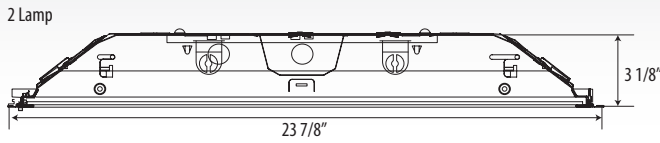

Dimensions / Drawing

Ordering Code	Model Number	Description	Voltage	Housing Socket Bar	Lamp Holder	Ballast	Lamp	Inventory Item
REGULAR T-BAR OFFICE FIXTURE (T8)								
INVENTORY ITEMS								
3384100	TT-A-T8/22/232U/UNV	Recessed Office Fixture TT-A 2X2 2T8 U Bend 32W	120-277V	24 Gauge	AAG/BJB	Generic	TUFF F32T8/U	Y
3384200	TT-A-T8/22/232U/347V	Recessed Office Fixture TT-A 2X2 2T8 U Bend 32W 347V	347V	24 Gauge	AAG/BJB	Generic	TUFF F32T8/U	Y
3384221	TT-A-T8/22/417/UNV	Recessed Office Fixture TT-A 2X2 4T8 17W	120-277V	24 Gauge	AAG/BJB	Generic	TUFF F17T8	Y
3384224	TT-A-T8/22/417/347V	Recessed Office Fixture TT-A 2X2 4T8 17W 347V	347V	24 Gauge	AAG/BJB	Generic	TUFF F17T8	Y
3384101	TT-A-T8/24/232/UNV	Recessed Office Fixture TT-A 2X4 2T8 32W	120-277V	24 Gauge	AAG/BJB	Generic	TUFF F32T8	Y
3384201	TT-A-T8/24/232/347V	Recessed Office Fixture TT-A 2X4 2T8 32W 347V	347V	24 Gauge	AAG/BJB	Generic	TUFF F32T8	Y
3384207	TT-A-T8/24/432/UNV	Recessed Office Fixture TT-A 2X4 4T8 32W	120-277V	24 Gauge	AAG/BJB	Generic	TUFF F32T8	Y
3384226	TT-A-T8/24/432/347V	Recessed Office Fixture TT-A 2X4 4T8 32W 347V	347V	24 Gauge	AAG/BJB	Generic	TUFF F32T8	Y
NON-INVENTORY ITEMS (8 WEEKS)								
3384235	TT-A-T8/14/232/UNV	Recessed Office Fixture TT-A 1X4 2T8 32W	120-277V	24 Gauge	AAG/BJB	Generic	TUFF F32T8	N
3384236	TT-A-T8/14/232/347V	Recessed Office Fixture TT-A 1X4 2T8 32W 347V	347V	24 Gauge	AAG/BJB	Generic	TUFF F32T8	N
3384206	TT-A-T8/22/317/UNV	Recessed Office Fixture TT-A 2X2 3T8 17W	120-277V	24 Gauge	AAG/BJB	Generic	TUFF F17T8	N
3384223	TT-A-T8/22/317/347V	Recessed Office Fixture TT-A 2X2 3T8 17W 347V	347V	24 Gauge	AAG/BJB	Generic	TUFF F17T8	N
3384222	TT-A-T8/24/332/UNV	Recessed Office Fixture TT-A 2X4 3T8 32W	120-277V	24 Gauge	AAG/BJB	Generic	TUFF F32T8	N
3384225	TT-A-T8/24/332/347V	Recessed Office Fixture TT-A 2X4 3T8 32W 347V	347V	24 Gauge	AAG/BJB	Generic	TUFF F32T8	N

Lens: PMMA

Turolight reserves the right to change specifications, modify designs and discontinue items without incurring obligation. Every effort is made to ensure that descriptions, specifications and other information in this data sheet are correct. No warranty is given in respect thereof and the company shall not be liable for any error therein.

© Turolight, Inc.

This material is copyright. Except as permitted, no part of this work may be reproduced by any process without prior written permission of and acknowledgement to Turolight, Inc.

The identified trademarks and copyrights are the property of Turolight® unless otherwise noted.

You can find this data sheet and many others online in PDF format at:

www.turolight.com

Distributed by: