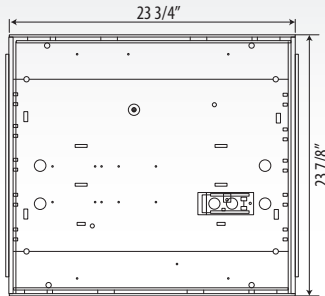

Dimensions / Drawing

Ordering Code	Model Number	Description	Voltage	Housing Socket Bar	Lamp Holder	Ballast	Lamp	Inventory Item
REGULAR T-BAR OFFICE FIXTURE (T8)								
INVENTORY ITEMS								
3384100	TT-A-T8/22/232U/UNV	Recessed Office Fixture TT-A 2X2 2T8 U Bend 32W	120-277V	24 Gauge	AAG/BJB	Generic	TUFF F32T8/U	Y
3384200	TT-A-T8/22/232U/347V	Recessed Office Fixture TT-A 2X2 2T8 U Bend 32W 347V	347V	24 Gauge	AAG/BJB	Generic	TUFF F32T8/U	Y
3384221	TT-A-T8/22/417/UNV	Recessed Office Fixture TT-A 2X2 4T8 17W	120-277V	24 Gauge	AAG/BJB	Generic	TUFF F17T8	Y
3384224	TT-A-T8/22/417/347V	Recessed Office Fixture TT-A 2X2 4T8 17W 347V	347V	24 Gauge	AAG/BJB	Generic	TUFF F17T8	Y
3384101	TT-A-T8/24/232/UNV	Recessed Office Fixture TT-A 2X4 2T8 32W	120-277V	24 Gauge	AAG/BJB	Generic	TUFF F32T8	Y
3384201	TT-A-T8/24/232/347V	Recessed Office Fixture TT-A 2X4 2T8 32W 347V	347V	24 Gauge	AAG/BJB	Generic	TUFF F32T8	Y
3384207	TT-A-T8/24/432/UNV	Recessed Office Fixture TT-A 2X4 4T8 32W	120-277V	24 Gauge	AAG/BJB	Generic	TUFF F32T8	Y
3384226	TT-A-T8/24/432/347V	Recessed Office Fixture TT-A 2X4 4T8 32W 347V	347V	24 Gauge	AAG/BJB	Generic	TUFF F32T8	Y
NON-INVENTORY ITEMS (8 WEEKS)								
3384235	TT-A-T8/14/232/UNV	Recessed Office Fixture TT-A 1X4 2T8 32W	120-277V	24 Gauge	AAG/BJB	Generic	TUFF F32T8	N
3384236	TT-A-T8/14/232/347V	Recessed Office Fixture TT-A 1X4 2T8 32W 347V	347V	24 Gauge	AAG/BJB	Generic	TUFF F32T8	N
3384206	TT-A-T8/22/317/UNV	Recessed Office Fixture TT-A 2X2 3T8 17W	120-277V	24 Gauge	AAG/BJB	Generic	TUFF F17T8	N
3384223	TT-A-T8/22/317/347V	Recessed Office Fixture TT-A 2X2 3T8 17W 347V	347V	24 Gauge	AAG/BJB	Generic	TUFF F17T8	N
3384222	TT-A-T8/24/332/UNV	Recessed Office Fixture TT-A 2X4 3T8 32W	120-277V	24 Gauge	AAG/BJB	Generic	TUFF F32T8	N
3384225	TT-A-T8/24/332/347V	Recessed Office Fixture TT-A 2X4 3T8 32W 347V	347V	24 Gauge	AAG/BJB	Generic	TUFF F32T8	N

Lens: PMMA

Turolight reserves the right to change specifications, modify designs and discontinue items without incurring obligation. Every effort is made to ensure that descriptions, specifications and other information in this data sheet are correct. No warranty is given in respect thereof and the company shall not be liable for any error therein.

© Turolight, Inc.

This material is copyright. Except as permitted, no part of this work may be reproduced by any process without prior written permission of and acknowledgement to Turolight, Inc.

The identified trademarks and copyrights are the property of Turolight® unless otherwise noted.

You can find this data sheet and many others online in PDF format at:

www.turolight.com

Distributed by: