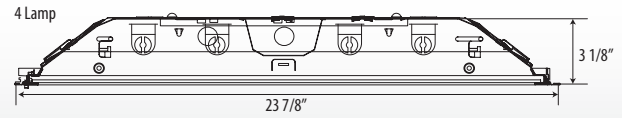

Dimensions / Drawing

Ordering Code	Model Number	Description	Voltage	Housing Socket Bar	Lamp Holder	Ballast	Lamp	Inventory Item
REGULAR T-BAR OFFICE FIXTURE (T8)								
INVENTORY ITEMS								
3384100	TT-A-T8/22/232U/UNV	Recessed Office Fixture TT-A 2X2 2T8 U Bend 32W	120-277V	24 Gauge	AAG/BJB	Generic	TUFF F32T8/U	Y
3384200	TT-A-T8/22/232U/347V	Recessed Office Fixture TT-A 2X2 2T8 U Bend 32W 347V	347V	24 Gauge	AAG/BJB	Generic	TUFF F32T8/U	Y
3384221	TT-A-T8/22/417/UNV	Recessed Office Fixture TT-A 2X2 4T8 17W	120-277V	24 Gauge	AAG/BJB	Generic	TUFF F17T8	Y
3384224	TT-A-T8/22/417/347V	Recessed Office Fixture TT-A 2X2 4T8 17W 347V	347V	24 Gauge	AAG/BJB	Generic	TUFF F17T8	Y
3384101	TT-A-T8/24/232/UNV	Recessed Office Fixture TT-A 2X4 2T8 32W	120-277V	24 Gauge	AAG/BJB	Generic	TUFF F32T8	Y
3384201	TT-A-T8/24/232/347V	Recessed Office Fixture TT-A 2X4 2T8 32W 347V	347V	24 Gauge	AAG/BJB	Generic	TUFF F32T8	Y
3384207	TT-A-T8/24/432/UNV	Recessed Office Fixture TT-A 2X4 4T8 32W	120-277V	24 Gauge	AAG/BJB	Generic	TUFF F32T8	Y
3384226	TT-A-T8/24/432/347V	Recessed Office Fixture TT-A 2X4 4T8 32W 347V	347V	24 Gauge	AAG/BJB	Generic	TUFF F32T8	Y
NON-INVENTORY ITEMS (8 WEEKS)								
3384235	TT-A-T8/14/232/UNV	Recessed Office Fixture TT-A 1X4 2T8 32W	120-277V	24 Gauge	AAG/BJB	Generic	TUFF F32T8	N
3384236	TT-A-T8/14/232/347V	Recessed Office Fixture TT-A 1X4 2T8 32W 347V	347V	24 Gauge	AAG/BJB	Generic	TUFF F32T8	N
3384206	TT-A-T8/22/317/UNV	Recessed Office Fixture TT-A 2X2 3T8 17W	120-277V	24 Gauge	AAG/BJB	Generic	TUFF F17T8	N
3384223	TT-A-T8/22/317/347V	Recessed Office Fixture TT-A 2X2 3T8 17W 347V	347V	24 Gauge	AAG/BJB	Generic	TUFF F17T8	N
3384222	TT-A-T8/24/332/UNV	Recessed Office Fixture TT-A 2X4 3T8 32W	120-277V	24 Gauge	AAG/BJB	Generic	TUFF F32T8	N
3384225	TT-A-T8/24/332/347V	Recessed Office Fixture TT-A 2X4 3T8 32W 347V	347V	24 Gauge	AAG/BJB	Generic	TUFF F32T8	N

Lens: PMMA

Turolight reserves the right to change specifications, modify designs and discontinue items without incurring obligation. Every effort is made to ensure that descriptions, specifications and other information in this data sheet are correct. No warranty is given in respect thereof and the company shall not be liable for any error therein.

© Turolight, Inc.

This material is copyright. Except as permitted, no part of this work may be reproduced by any process without prior written permission of and acknowledgement to Turolight, Inc.

The identified trademarks and copyrights are the property of Turolight® unless otherwise noted.

You can find this data sheet and many others online in PDF format at:

www.turolight.com

Distributed by: