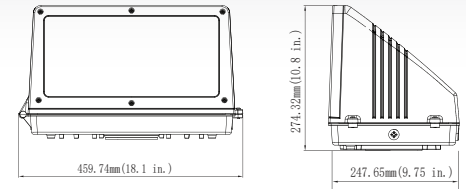

## Dimensions / Drawing

Order Code	Model Number	Description	DLC	Watts	Volts (V)	Hour Rating	Optics/ Distribution	Init. Lum.	CCT (K)	CRI	Dimensions LxWxH (inch)	Wet Loc	CS Qty.
3665110	SSL-WP3/45W/50/UNV/DB	SSL 45W LED Full Cut Off Wall Pack, 50K, 120-277V, Dark Bronze		45	120-277	50,000	TYPE III	4900	5000K	82	14.21 x 8.78 x 9.25	Y	1
3665203	SSL-WP3/50W/50/347/DB	SSL 50W LED Full Cut Off Wall Pack, 50K, 347V, Dark Bronze		50	347	50,000	TYPE III	5000	5000K	82	14.21 x 8.78 x 9.25	Y	1
3666108	SSL-WP3/70W/50/UNV/DB	SSL 70W LED Full Cut Off Wall Pack, 50K, 120-277V, Dark Bronze		70	120-277	50,000	TYPE III	7350	5000K	82	14.21 x 8.78 x 9.25	Y	1
3666205	SSL-WP3/75W/50/347/DB	SSL 75W LED Full Cut Off Wall Pack, 50K, 347V, Dark Bronze		75	347	50,000	TYPE III	7500	5000K	82	14.21 x 8.78 x 9.25	Y	1
3666109	SSL-WP3/90W/50/UNV/DB	SSL 90W LED Full Cut Off Wall Pack, 50K, 120-277V, Dark Bronze		90	120-277	50,000	TYPE III	9500	5000K	82	18.1 x 10.8 x 9.75	Y	1
3666211	SSL-WP3/95W/50/347/DB	SSL 95W LED Full Cut Off Wall Pack, 50K, 347V, Dark Bronze	-	95	347	50,000	TYPE III	9500	5000K	82	18.1 x 10.8 x 9.75	Y	1
3667103	SSL-WP3/135W/50/UNV/DB	SSL 135W LED Full Cut Off Wall Pack, 50K, 120-277V, Dark Bronze		135	120-277	50,000	TYPE III	14000	5000K	82	18.1 x 10.8 x 9.75	Y	1
3667204	SSL-WP3/145W/50/347/DB	SSL 145W LED Full Cut Off Wall Pack, 50K, 347V, Dark Bronze	-	145	347	50,000	TYPE III	14000	5000K	82	18.1 x 10.8 x 9.75	Y	1
<b>Photocell Sensor</b>													
n.a.	LC-105	Photocell Sensor, for WP1 120V application only			120								
n.a.	AA-1068M	Photocell Sensor, for WP1 277V & 347V application only*			185-305								
n.a.	JL-403C	Photocell Sensor, for WP1 UNV & 347V application only*			120-277								