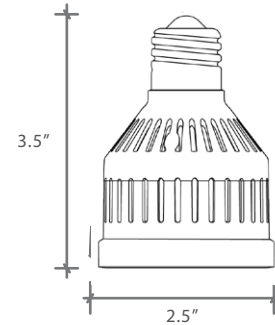

Solais LED PAR20 Lamp Replacement

Product Description: The Solais LED PAR20 lamp replacement has the high light output capability of halogen incandescent sources - resulting in a high-performance product perfect for commercial, museum, retail and hospitality applications.

Performance Summary: Halogen PAR form factor (ANSI-compliant) / Lightest LED lamps on the market – no metal heat sink / Certified to UL Standard 1993 / RoHS-compliant / Contains no lead or mercury

Applications: Designed for use in track & recessed fixtures.

Luxiance® Thermal Management Technology: Industry-leading thermal management system that incorporates active cooling, for superior light output and performance.

LR20	/	25	/	30K	/	12W	/	675	/	GY
Form Factor		Beam Angle		CCT		Wattage		Lumen Output		Housing Color
PAR20		25 Degrees		3000K		12 Watts		675 Lumens		Gray

Product Code	Lumen Output	Power (Watts)	CCT (K)	Beam Angle	CBCP (cd)	CRI	Power Factor	Base Type	Life (L70)	Weight (oz.)	Length (in.)	Diam. (in.)	Dimm.
LR20/25/30K/12W/675/GY	675	12	3000	25	3425	85	0.92	E26	50,000	4.0	3.50	2.50	No
LR20/40/30K/12W/675/GY	675	12	3000	40	1350	85	0.92	E26	50,000	4.0	3.50	2.50	No
LR20/25/27K/12W/675/GY	675	12	2700	25	3425	85	0.92	E26	50,000	4.0	3.50	2.50	No
LR20/40/27K/12W/675/GY	675	12	2700	40	1350	85	0.92	E26	50,000	4.0	3.50	2.50	No

Color Housing: Black (BK) and White (WH) colored housing available upon request. Please contact Solais for more information.

LIMITED WARRANTY: Turolight warrants that this lamp will operate for a period of three (3) years from the date of purchase when used in accordance with package and lamp directions. If this lamp does not last for three years, return this product to the place of purchase or visit turolight.com for warranty replacement procedures. You must include the original receipt/proof of purchase. Turolight will repair or replace your lamp. This limited warranty may not cover lamps subject to misuse, electrical current fluctuation, accident, neglect, or acts of God. THIS REPLACEMENT IS THE SOLE WARRANTY OBLIGATION OF TUROLIGHT AND IS IN LIEU OF ALL OTHER WARRANTIES, EXPRESS OR IMPLIED, INCLUDING ANY WARRANTY OF MERCHANTABILITY OR FITNESS FOR A PARTICULAR PURPOSE. LIABILITY FOR INCIDENTAL AND CONSEQUENTIAL DAMAGES ARE EXCLUDED. Exclusion of incidental or consequential damages is not allowed by some provinces, so the above limitation or exclusion may not apply to you. **WARNING:** Not for use in fully enclosed luminaires. **Caution:** Risk of electric shock. Use in an indoor, dry location only. This device is not intended for use with emergency exit fixtures or emergency exit lights. May not be compatible with all dimmers, please contact Turolight.com for up-to-date dimmer compatibility information. **NOTES:** This product may cause interference with other devices. If interference occurs, change the location of the products involved.