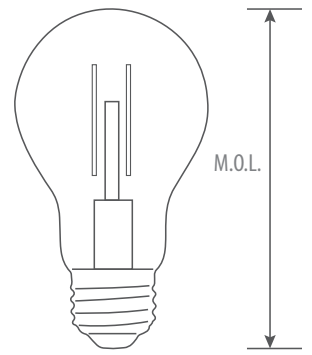

LED LAMP

ARTISAN

A19, B10, ST19, T9 **LOW non visible FLICKER**

Features & Benefits

- Reduced flicker down to 10%
- Compare to 6.6% traditional incandescent
 - Far below California T20 standard 30%
 - Significantly improve light quality
 - Optimize eye comfort

- With clear, amber or milky white glass cover
- Dimmable, High CRI (80+)
- 15,000 hour average life span
- Rated for damp locations

Dimensional drawing

Warranty & Cautions

2-year limited warranty

Operating temperature range between -20°C and +40°C