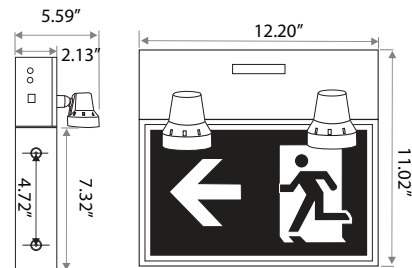

3 Pictograms included, single/ double face

Test switch and charge indicator light

IP20, damp location rated

### Dimensional Drawing

### Product Specification

Ordering Code	Model Number	Description	Wattage (W)	Input Voltage (V)	Mounting	Remote Capable	Damp Location	Dimensions LxWxH (inch)	Case QTY.
3461221	TL-RMES302-5W	Running Man LED Combo, Metal Hsg, 120/347V, 2X5W, Max: 34W - 30 Mins.	36W	120/347V	Wall	Yes	Yes	12.2"x11.02"x2.13"	6