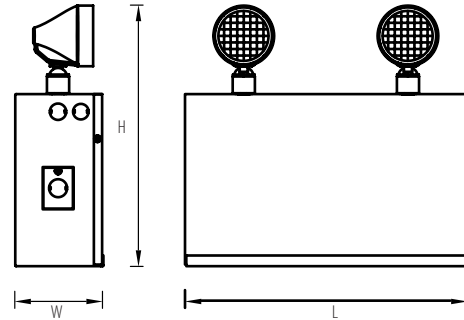

LED FIXTURE

TL Series

Metal Battery Pack TL-EMRM

Steel housing battery pack

1-year limited warranty

Operating temperature range
5°C ~ +35°C

Features & Benefits

- Steel housing, UL-94V-0 flame rating, fire-resistant
- Input Voltage: 120 / 347V With 2x5W 6500K heads
- 12V / 6V sealed lead-acid battery
- Damp location rated, IP Class: IP20, not intended for outdoor use
- Wall mounting, remote capable

Dimensional Drawing

Ordering Information Example: TL-EMRM/34W/6VDC/2-5W/120/347V

Family Name	Fixture Type	Wattage	Load Voltage	LED Heads	Input Voltage
TL (Turolight)	EMRM (Emergency remote)	34W 95W 140W 275W	6VDC 12VDC	2-5W (With 2x 5W LED heads)	120/347V

Product Specification

Ordering Code	Model Number	Description	Wattage (W)	Input Voltage (V)	LED Heads	Emergency Run Time (Min)	Mounting	Remote Capable	Damp Location	Dimensions LxWxH (inch)	Case QTY.
3466203	TL-EMRM/34W/6VDC/2-5W/120/347V	Metal Battery Pack (c/w 2x5W Heads) 34W, 6VDC, 120/347V	34	120/347V	2	30	Wall	Yes	Yes	11.81"×2.95"×9.72"	4
3466204	TL-EMRM/95W/12VDC/2-5W/120/347V	Metal Battery Pack (c/w 2x5W Heads) 95W, 12VDC, 120/347V	95	120/347V	2	30	Wall	Yes	Yes	12.20"×2.76"×10.63"	5
3466205	TL-EMRM/140W/12VDC/2-5W/120/347V	Metal Battery Pack (c/w 2x5W Heads) 140W, 12VDC, 120/347V	140	120/347V	2	30	Wall	Yes	Yes	13.50"×4.21"×12.52"	2
3466206	TL-EMRM/275W/12VDC/2-5W/120/347V	Metal Battery Pack (c/w 2x5W Heads) 275W, 12VDC, 120/347V	275	120/347V	2	30	Wall	Yes	Yes	15.28"×4.21"×13.70"	1