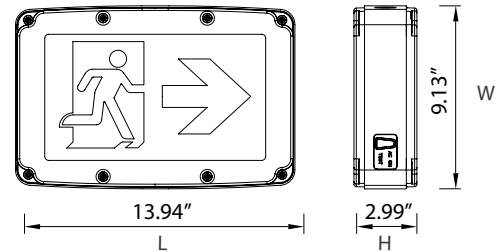

LED FIXTURE

TL Series

LED Emergency Sign TL-RMES-11-WL

"Running Man" Wet Location LED sign, Single Face

2-year limited warranty

Operating temperature range -20° C ~ +40° C

Features & Benefits

Injection-molded thermoplastic housing, Easy installation

Ni-cd battery backup for 2 hours

Universal (Wall, Ceiling, Side) mounting

Super bright SMD LED, 6500K

120/347VAC input voltage

UL-924 listed for Wet Location

Test switch and charge indicator light

Dimensional Drawing

Ordering Information Example: TL-RMES-11-WL

Family Name	Fixture Type	Model
TL (Turolight)	RMES ("Running Man" emergency sign)	11-WL (Emergency sign, wet location, self powered)

Product Specification

Ordering Code	Model Number	Description	Wattage (W)	Input Voltage (V)	CCT (K)	Mounting	Remote Capable	Self Powered Battery	Wet Location	Dimensions LxWxH (inch)	Case QTY.
3461222	TL-RMES-11-WL	"Running Man" WL (Wet Location) LED Sign, Single Face, White Hsg. (Self Powered), 6500K, 2 hrs Batt Back-up	4.2W	120/347V	6500	wall, ceiling, side	No	Yes (2hrs)	Yes	13.94" x 9.13" x 2.99"	5