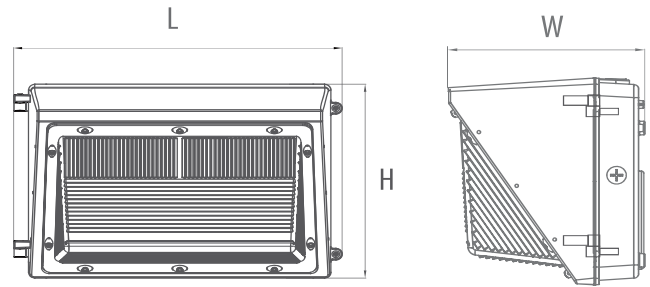

LED FIXTURE

SSL Series

LED Glass Wall Pack SSL-WP1T+

Impact Resistant Tempered Glass lens, 120-347V auto-sensing driver, built-in Photo-cell with On/Off Switch Selectable wattage and selectable kelvin selection

5-year limited warranty

Operating temperature range -40°C ~ +40°C

Features & Benefits

- cULus listed, DLC Premium
- 120-347V auto sensing driver, 0-10V dimming
- Selectable CCT (30K/40K/50K), selectable wattage
- Built-in Photocell with On/Off Switch
- Junction box or wall mounted directly
- Die-cast aluminum with durable dark bronze or black coat finish
- L70 @ 50,000 Hrs, CRI≥80
- IP 65, wet location rated

Dimensional Drawing

Ordering Information Example: SSL-WP1T+/60M/MW/MK/120-347V/D/DB

Family Name	Fixture Type	Wattage	CCT	Voltage	Dimmable	Finish
SSL (Solid state lighting)	WP1T+ (LED glass wall pack)	60M/MW (Max. 60W Selectable Wattage) 120XL/MW (Max. 120W Selectable Wattage)	MK (Selectable Kelvin/CCT)	120-347V	D (Dimmable)	DB (Dark bronze) BK (Black)