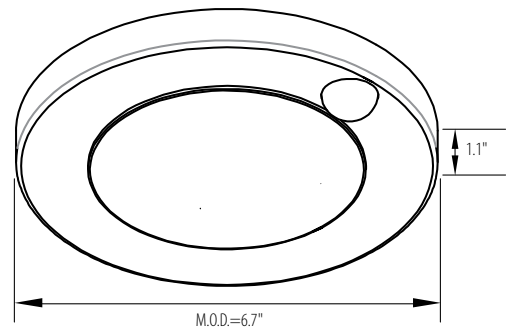

LED FIXTURE

RIGID Series

LED Closet Light RGD-CL

LED 4" flush mount ceiling light with motion sensor

5-year limited warranty

Operating temperature range -10 °C ~ +40 °C

Features & Benefits

- cETLus listed, Energy Star
- Motion sensor installed
- White finish
- Beam angle 120°
- L70 @ 50,000 Hrs, CRI ≥80
- Wet location rated

Dimensional Drawing

Ordering Information Example: RGD-CL/4/10W/30/120V/PIR/WH

Family Name	Fixture Type	Size	Wattage	CCT	Voltage	Sensor	Finish
RGD (Rigid)	CL (LED closet light)	4 (4")	10W	30 (3000K)	120V	PIR (Motion sensor)	WH (White)

Product Specification

Ordering Code	Energy Star	Model Number	Description	Wattage (W)	Input Voltage (V)	Hour Rating	Initial Delivered Lumens (lumen)	CCT (K)	CRI	Wet Location	M.O.D. (inch)	Case QTY.
3662159	Y	RGD-CL/4/10W/30/120V/PIR/WH	LED closet light 4" 10W 3000K 120V motion sensor white	10	120	50,000	700	3000	80	Y	6.7"	20