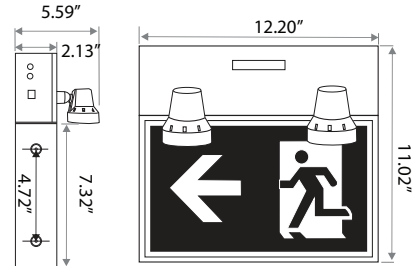

### Dimensional Drawing

### Product Specification

Ordering Code	Model Number	Description	Wattage (W)	Input Voltage (V)	Mounting	Remote Capable	Damp Location	Dimensions LxWxH (inch)	Case QTY.
3461221	TL-RMES302-5W	Running Man LED Combo, Metal Hsg, 120/347V, 2X5W, Max: 34W - 30 Mins.	36W	120/347V	Wall	Yes	Yes	12.2"x11.02"x2.13"	6