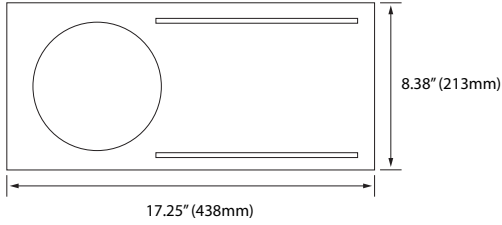

Pot Light Cutout Plate, 6"

PL-AMP6

Ordering #: 366060

One plate for Turolight 6" recessed LED fixtures

Models	Product Image	Models	Product Image
EDA-SP/6 (6")		RGD-CDR/6 (6")	
RGD-SP3/6 (6")		RGD-CDF/6 (6")	
RGD-SP2/6 (6")			
RGD-SP/6 (6")			