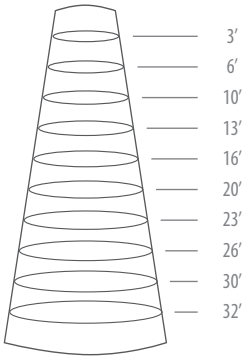

LED PAR38, PAR30 High Output HD-PAR38, HD-PAR30LN

Accent Lighting Performance

HD-PAR38/27W/WFL40/D

Distance	Footcandles	Diameter
3'	556.4	2.16'
6'	139.1	4.32'
10'	61.8	6.48'
13'	34.8	8.64'
16'	22.3	10.80'
20'	15.4	12.96'
23'	11.4	15.12'
26'	8.7	17.28'
30'	6.9	19.44'
32'	5.6	21.60'

HD-PAR30LN/20W/WFL40/D

Distance	Footcandles	Diameter
3'	429.7	2.18'
6'	107.4	4.35'
10'	47.7	6.53'
13'	26.9	8.7'
16'	17.2	10.88'
20'	11.9	13.06'
23'	8.8	15.23'
26'	6.7	17.41'
30'	5.3	19.59'
32'	4.3	21.76'