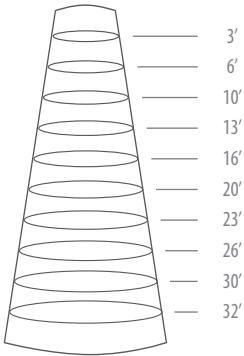

*For applicable models, see product specification below.

Dimensional Drawing

	D	L
PAR38	4.8"	5.04"/ 5.12"
PAR30LN	3.74"	4.65"/ 4.72"

Ordering Information Example: HD-PAR38/40W/30/WFL40

Family Name	Lamp Type	Wattage	CCT	Beam Angle	Dimmable
HD (HD series)	PAR38 PAR30LN (Long neck)	26W, 27W, 38W 20W, 33W	30 (3000K) 40 (4000K)	SP15 (15°) FL25 (25°) WFL40 (40°) WFL60 (60°)	D (Dimmable) Blank (Non dimmable)

LED PAR38, PAR30 High Output HD-PAR38, HD-PAR30LN

Accent Lighting Performance

HD-PAR38/27W/WFL40/D

Distance	Footcandles	Diameter
3'	556.4	2.16'
6'	139.1	4.32'
10'	61.8	6.48'
13'	34.8	8.64'
16'	22.3	10.80'
20'	15.4	12.96'
23'	11.4	15.12'
26'	8.7	17.28'
30'	6.9	19.44'
32'	5.6	21.60'

HD-PAR30LN/20W/WFL40/D

Distance	Footcandles	Diameter
3'	429.7	2.18'
6'	107.4	4.35'
10'	47.7	6.53'
13'	26.9	8.7'
16'	17.2	10.88'
20'	11.9	13.06'
23'	8.8	15.23'
26'	6.7	17.41'
30'	5.3	19.59'
32'	4.3	21.76'

HD-PAR38/26W/SP15/D

Distance	Footcandles	Diameter
3'	1961	0.81'
6'	490.2	1.63'
10'	176.5	2.71'
13'	104.4	3.52'
16'	68.9	4.34'
20'	44.1	5.42'
23'	33.4	6.23'
26'	26.1	7.05'
30'	19.6	8.13'
32'	17.2	8.67'

HD-PAR38/26W/FL25/D