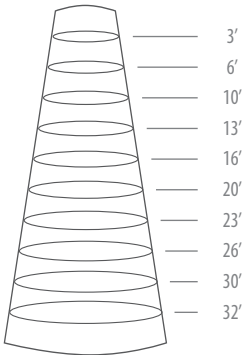

LED PAR38, PAR30 High Output HD-PAR38, HD-PAR30LN

Accent Lighting Performance

HD-PAR38/27W/WFL40/D

Distance	Footcandles	Diameter
3'	556.4	2.16'
6'	139.1	4.32'
10'	61.8	6.48'
13'	34.8	8.64'
16'	22.3	10.80'
20'	15.4	12.96'
23'	11.4	15.12'
26'	8.7	17.28'
30'	6.9	19.44'
32'	5.6	21.60'

HD-PAR30LN/20W/WFL40/D

Distance	Footcandles	Diameter
3'	429.7	2.18'
6'	107.4	4.35'
10'	47.7	6.53'
13'	26.9	8.7'
16'	17.2	10.88'
20'	11.9	13.06'
23'	8.8	15.23'
26'	6.7	17.41'
30'	5.3	19.59'
32'	4.3	21.76'

HD-PAR38/26W/SP15/D

Distance	Footcandles	Diameter
3'	1961	0.81'
6'	490.2	1.63'
10'	176.5	2.71'
13'	104.4	3.52'
16'	68.9	4.34'
20'	44.1	5.42'
23'	33.4	6.23'
26'	26.1	7.05'
30'	19.6	8.13'
32'	17.2	8.67'

HD-PAR38/26W/FL25/D

Distance	Footcandles	Diameter
3'	1322	1.11'
6'	330.5	2.22'
10'	119	3.70'
13'	70.4	4.81'
16'	46.5	5.92'
20'	29.8	7.41'
23'	22.5	8.52'
26'	17.6	9.63'
30'	13.2	11.11'
32'	11.6	11.85'

HD-PAR38/26W/WFL40/D

Distance	Footcandles	Diameter
3'	573.5	2.22'
6'	143.4	4.44'
10'	51.6	7.41'
13'	30.5	9.63'
16'	20.2	11.85'
20'	12.9	14.81'
23'	9.8	17.03'
26'	7.6	19.25'
30'	5.7	22.22'
32'	5	23.70'