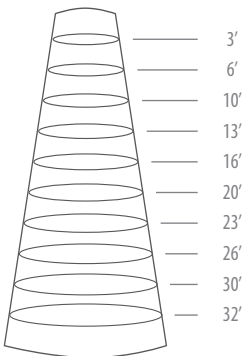

HD-PAR30LN/33W/FL25/D

Distance	Footcandles	Diameter
3'	1186	1.22'
6'	296.6	2.43'
10'	106.8	4.06'
13'	63.2	5.27'
16'	41.7	6.49'
20'	26.7	8.11'
23'	20.2	9.33'
26'	15.8	10.54'
30'	11.9	12.17'
32'	10.4	12.98'

HD-PAR30LN/33W/WFL40/D

Distance	Footcandles	Diameter
3'	712.7	2.03'
6'	178.2	4.05'
10'	64.1	6.76'
13'	37.9	8.78'
16'	25.1	10.81'
20'	16	13.51'
23'	12.1	15.54'
26'	9.5	17.56'
30'	7.1	20.27'
32'	6.3	21.62'

HD-PAR30LN/33W/WFL60/D

Distance	Footcandles	Diameter
3'	256	3.9'
6'	n.a.	n.a.
10'	28.4	11.7'
13'	16	15.6'
17'	9.5	20.2'
20'	7.1	23.4'
23'	5.2	27.3'
26'	4.0	31.2'
30'	3.2	35'
32'	2.6	38'