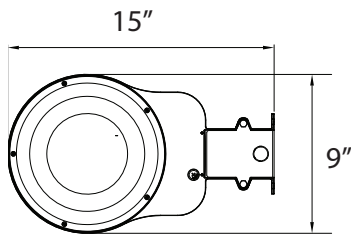

Dimensional Drawing

Applications

Barn

Agricultural

Outbuildings