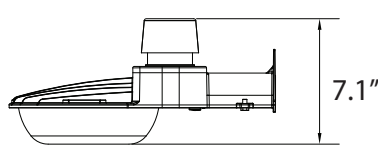

Controls:

Nema Photo Cell for Dusk to Dawn Auto Operation. Shorting Cap can be ordered separately, if Photo Cell is not required.

Polar Candela

Dimensional Drawing

Applications

Barn

Agricultural

Outbuildings