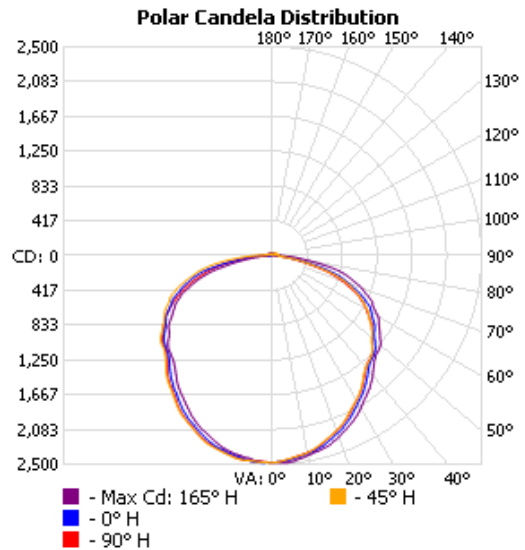

Polar Candela