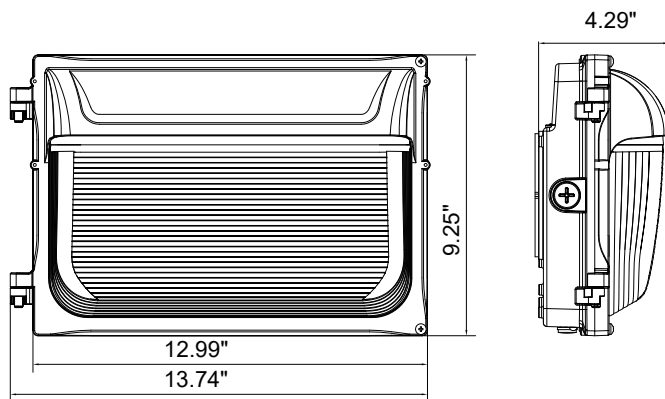

Controls:

Compatible with 0-10V Dimming

Selectable wattage and CCT

Dimensional Drawing

Polar Candela

Applications

Malls

Hotels