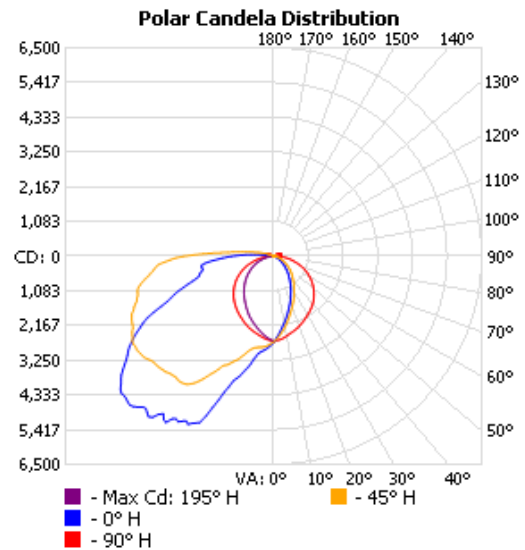

LED Wall Pack Light

SSL-WP1TS	Segment	Wattage Range	Lumen Range
	Commercial & Residential	Selectable Wattage (30W-120W)	3,900-15,600lm

Features

- Aesthetically Designed Compact Wallpack with Glass diffuser for long life & trouble free operation.
- Wet Location rated with operating temperature range of -40°C - $+45^{\circ}\text{C}$.
- Field Selectable CCT 3000K, 4000K & 5000K
- Efficacy of ≥ 130 lm/W with ≥ 80 CRI.
- Integral Photocell included (on/off switchable)

Controls:

Compatible with 0-10V Dimming

Selectable wattage and CCT

Dimensional Drawing

Polar Candela

Applications

Malls

Hotels

Family Name	Fixture Type	Wattage	CCT	Voltage (V)	Dimmable	Photocell	Finish
SSL (Solid state lighting)	WP1TS (LED Wall Pack)	60M (Max. Wattage 60W) 120XL (Max. Wattage 120W)	MW (Selectable Wattage)	MK (Selectable Kelvin)	120-347V	D (0-10V dimming)	PC (Default) BLK (Black) WH (White)