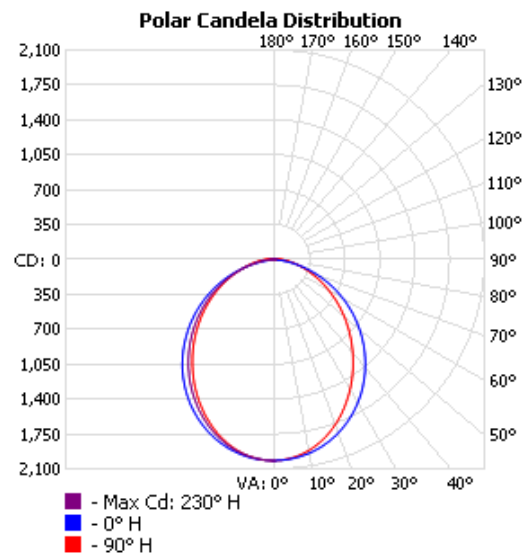

LED Premium Commercial Strip

SEL-PS	Segment	Wattage Range	Lumen Range
	Commercial & Industrial	30-80W Selectable Wattage	3,900-10,400lm

Features

- White post painted CRCA Steel Housing in 4ft and 8ft.
- Operating temperature range of -25 °C ~ +45 °C.
- Field Selectable CCT (3500K, 4000K & 5000K) along with Auto Sensing 120-347V Driver.
- PC Co-extruded opal lens.
- Suitable for Surface, or suspended chain mounting. J-BOX split cover plate (included).
- DLC 5.1 Premium listed / Indoor Luminaires SEL-4FM as Low-Bay & SEL-8FM as High-Bay Luminaires.

Dimensional Drawing

	L	W	H
4FM	47.67"	3.14"	3.10"
8FM	96.28"	3.14"	3.10"

Polar Candela

Applications

Corridors

Utility rooms

Warehousing

LED Premium Commercial Strip

SEL-PS	Segment	Wattage Range	Lumen Range
	Commercial & Industrial	30-80W Selectable Wattage	3,900-10,400lm

Ordering Information Example: SEL-PS/4FM/MW/MK/120-347V/D

Family Name	Fixture Type	Size	Wattage	CCT	Voltage	Dimmable	Sensor	Option
SEL (SELECT)	PS (Premium Commercial Strip)	4F (4') 8F (8')	MW (Selectable wattage)	MK (Selectable CCT)	120-347V	D (Dimmable)	LV6SA (Low voltage sensor)	RM (Row MTG plate)