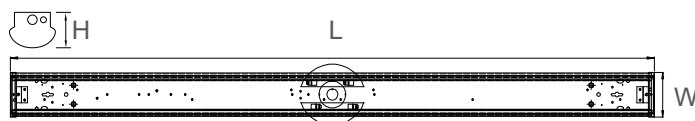

Specifications

Housing:

White post painted CRCA steel housing with split octagon box cover.

Optics:

PC Coextruded opal lens snaps onto housing for even and glare free lighting.

Mounting:

Suitable for surface or suspended mounting.

Dimensional Drawing

	L	W	H
4FM	47.67"	3.14"	3.10"
8FM	96.28"	3.14"	3.10"

Polar Candela

Applications

Corridors

Utility rooms

Warehousing

LED Premium Commercial Strip

SEL-PS	Segment	Wattage Range	Lumen Range
	Commercial & Industrial	30-80W Selectable Wattage	3,900-10,400lm

Ordering Information Example: SEL-PS/4FM/MW/MK/120-347V/D

Family Name	Fixture Type	Size	Wattage	CCT	Voltage	Dimmable	Sensor	Option
SEL (SELECT)	PS (Premium Commercial Strip)	4F (4') 8F (8')	MW (Selectable wattage)	MK (Selectable CCT)	120-347V	D (Dimmable)	LV6SA (Low voltage sensor)	RM (Row MTG plate)