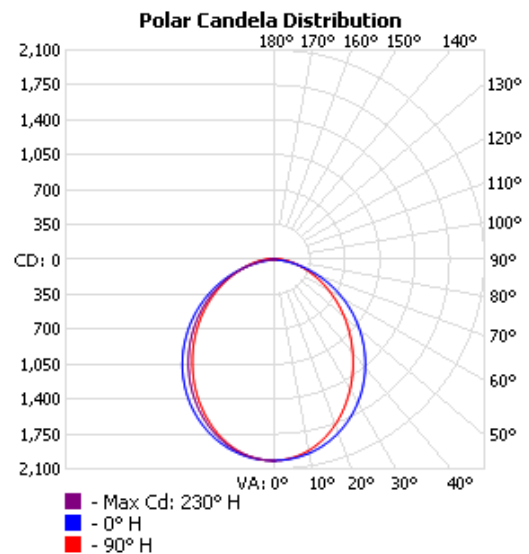

Dimensional Drawing

	L	W	H
4FM	47.67"	3.14"	3.10"
8FM	96.28"	3.14"	3.10"

Polar Candela

Applications

Corridors

Utility rooms

Warehousing

LED Premium Commercial Strip