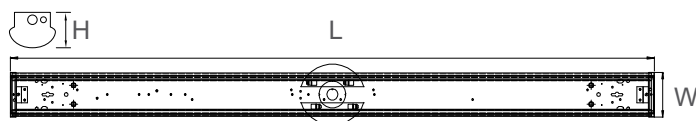

Specifications

Housing:

White post painted CRCA steel housing with split octagon box cover.

Optics:

PC Coextruded opal lens snaps onto housing for even and glare free lighting.

Mounting:

Suitable for surface or suspended mounting.

Dimensional Drawing

	L	W	H
4FM	47.67"	3.14"	3.10"
8FM	96.28"	3.14"	3.10"

Polar Candela

Applications

Corridors

Utility rooms

Warehousing

LED Premium Commercial Strip