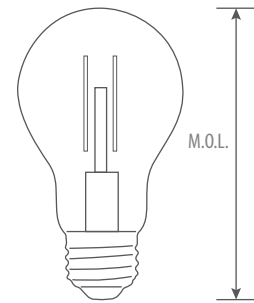

A15, A19, B10 LED Filament Bulbs

AR-A15LNVF, A19LNVF, B10LNVF

2-year limited warranty

Operating temperature range -20°C ~ +40°C

Features & Benefits

- Reduced flicker down to 10%*
 - Compare to 6.6% traditional incandescent
 - Far below California T20 standard 30%
 - Significantly improve light quality
 - Optimize eye comfort

With clear, amber, and milky white glass cover

15,000 hours life, high CRI (80+), dimmable

Damp location rated

*Except AR-A19LNVF (down to 30%)

Dimensional Drawing

Ordering Information Example: AR-B10LNVF/5W/27/E12/D/C

Product Specification

Ordering Code	Energy Star	Model Number	Wattage (W)	Replacement Filament	Replacement Incandescent	Base	Voltage (V)	Hour Rating	Beam Angle	Initial Lumens(lm)	CCT(K)	CRI	Damp Location	Dimmable	M.O.L. (inch)	Case QTY.
1771237	-	AR-A15LNVF/5W/30/D/C	5	-	60W	E26	120	15,000	330°	500	3000	80	Yes	Yes	3.54	60
1772115	-	AR-A19LNVF/8W/27/D/C	8	-	60W	E26	120	15,000	330°	800	2700	80	Yes	Yes	4.29	20
1772207	-	AR-A19LNVF/8W/30/D/C	8	-	60W	E26	120	15,000	330°	800	3000	80	Yes	Yes	4.29	20
1772401	-	AR-A19LNVF/8W/40/D/C	8	-	60W	E26	120	15,000	330°	800	4000	80	Yes	Yes	4.29	20
1772208	-	AR-A19LNVF/8W/30/D/MW	8	-	60W	E26	120	15,000	330°	800	3000	80	Yes	Yes	4.29	20
1771149	-	AR-B10LNVF/5W/27/E12/D/C	5	-	60W	E12	120	15,000	330°	500	2700	80	Yes	Yes	3.78	50
1771223	-	AR-B10LNVF/5W/30/E12/D/C	5	-	60W	E12	120	15,000	330°	500	3000	80	Yes	Yes	3.78	50
1771406	-	AR-B10LNVF/5W/40/E12/D/C	5	-	60W	E12	120	15,000	330°	500	4000	80	Yes	Yes	3.78	50
1771930	-	AR-B10LNVF/5W/22/E12/D/A	5	60W	-	E12	120	15,000	330°	450	2200	80	Yes	Yes	3.78	50
1771150	-	AR-B10LNVF/5W/27/D/C	5	-	60W	E26	120	15,000	330°	500	2700	80	Yes	Yes	3.78	50