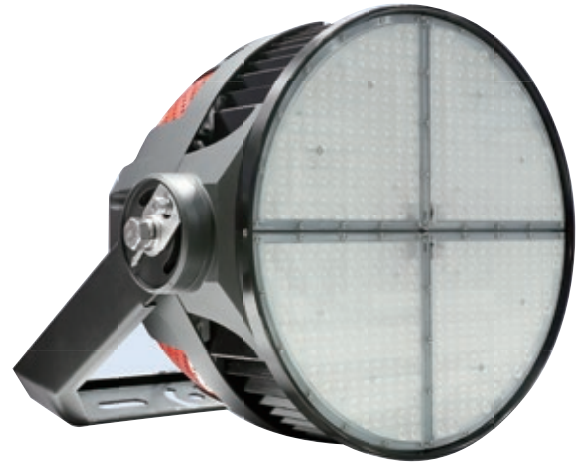

LED FIXTURE

SSL Series

LED Sports Light SSL-SL3

Delivers volumetric lighting and reducing glare.

5-year limited warranty

Operating temperature range -40° C ~ +50° C

Features & Benefits

Wattage	300W-1000W
Input Voltage	120-347V
Power Frequency	50/60Hz
Power Factor	>0.90
Efficiency	150lm/W

Optical Data

LED Type	5050 LED
CCT	5000K
CRI	>70
Beam Angle	15°/25°/40°/60°/80°
Dimming	1-10V

cULus listed, DLC Premium, L70 @ 100000 Hrs

Black housing with Red accents, c/w Visor & "U" Bracket.

6KV surge protection, IP65 rated

1M cable black, cast Aluminium design

Dimensional Drawing

600M/MW

1000L/MW

LED Sports Light SSL-SL3

Ordering Information Example: SSL-SL3/600M/MW/50K/120-347V/40D

Family Name	Lamp Type	Wattage	CCT	Voltage	Beam Angle
SSL(Solid State Lighting)	SL3 (Sports Light)	600M/MW (Max.600W, Selectable Wattage) 1000L/MW (Max.1000W, Selectable Wattage)	50K (5000K)	120-347V	40D (40°)

LED Sports Light SSL-SL3

SSL-SL3/600M

Front

EPA=1.66ft²

Side

EPA=1.54ft²

45° Beam angle

EPA=2.02ft²