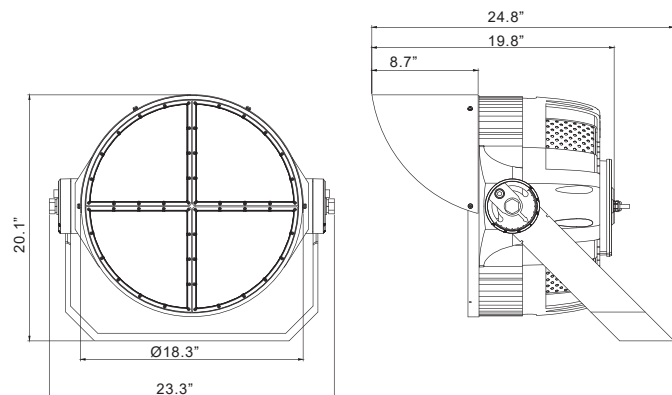

Optical Data

LED Type	5050 LED
CCT	5000K
CRI	>70
Beam Angle	15°/25°/40°/60°/80°
Dimming	1-10V

cULus listed, DLC Premium, L70 @ 100000 Hrs

Black housing with Red accents, c/w Visor & "U" Bracket.

6KV surge protection, IP65 rated

1M cable black, cast Aluminium design

Dimensional Drawing

600M/MW

1000L/MW

LED Sports Light SSL-SL3

Ordering Information Example: SSL-SL3/600M/MW/50K/120-347V/40D

Family Name	Lamp Type	Wattage	CCT	Voltage	Beam Angle
SSL(Solid State Lighting)	SL3 (Sports Light)	600M/MW (Max.600W, Selectable Wattage) 1000L/MW (Max.1000W, Selectable Wattage)	50K (5000K)	120-347V	40D (40°)

Product Specification

Ordering Code	DLC Premium	Model Number	Wattage (W)	Input Voltage (V)	Hour Rating	Initial Delivered Lumens (lumen)	CCT (K)	Optics / Distribution	CRI	Dimming	Dimension (inch)	Case QTY.
3682241	Yes	SSL-SL3/600M/MW/50K/120-347V/40D	600-500-400-300	120-347	100000	90000-75000-60000-45000	5000	25°/40°/60°, Default 40°	>70	1-10V	19.8 x 18.1 x 17.4	1
3682242	Yes	SSL-SL3/1000L/MW/50K/120-347V/40D	1000-900-800-700	120-347	100000	150000-135000-120000-10500	5000	15°/40°/60°/80°, Default 40°	>70	1-10V	19.8 x 18.1 x 17.4	1
3660259	-	SSL-SL2/SL3/LASER/SCOPE/L	Laser Scope for Aiming Sport Lighter.									
3660292	-	SSL-SL3/600M/LENS/25DEG	SSL-SL3/600M, 25 degree Lens									
3660293	-	SSL-SL3/600M/LENS/60DEG	SSL-SL3/600M, 60 degree Lens									
3660294	-	SSL-SL3/1000L/LENS/15DEG	SSL-SL3/1000L, 15 degree Lens									
3660295	-	SSL-SL3/1000L/LENS/60DEG	SSL-SL3/1000L, 60 degree Lens									
3660296	-	SSL-SL3/1000L/LENS/80DEG	SSL-SL3/1000L, 80 degree Lens									

LED Sports Light SSL-SL3

SSL-SL3/600M

Front

EPA=1.66ft²

Side

EPA=1.54ft²

45° Beam angle

EPA=2.02ft²