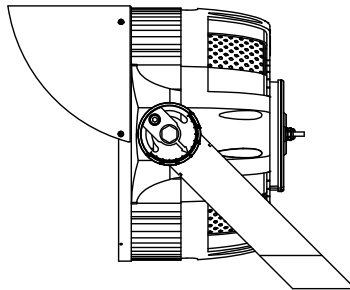

1M cable black, cast Aluminium design

Dimensional Drawing

600M/MW

1000L/MW

LED Sports Light SSL-SL3

Ordering Information Example: SSL-SL3/600M/MW/50K/120-347V/40D

Family Name	Lamp Type	Wattage	CCT	Voltage	Beam Angle
SSL(Solid State Lighting)	SL3 (Sports Light)	600M/MW (Max.600W, Selectable Wattage) 1000L/MW (Max.1000W, Selectable Wattage)	50K (5000K)	120-347V	40D (40°)

Product Specification

Ordering Code	DLC Premium	Model Number	Wattage (W)	Input Voltage (V)	Hour Rating	Initial Delivered Lumens (lumen)	CCT (K)	Optics / Distribution	CRI	Dimming	Dimension (inch)	Case QTY.
3682241	Yes	SSL-SL3/600M/MW/50K/120-347V/40D	600-500-400-300	120-347	100000	90000-75000-60000-45000	5000	25°/40°/60°, Default 40°	>70	1-10V	19.8 x 18.1 x 17.4	1
3682242	Yes	SSL-SL3/1000L/MW/50K/120-347V/40D	1000-900-800-700	120-347	100000	150000-135000-120000-10500	5000	15°/40°/60°/80°, Default 40°	>70	1-10V	19.8 x 18.1 x 17.4	1
3660259	-	SSL-SL2/SL3/LASER/SCOPE/L	Laser Scope for Aiming Sport Lighter.									
3660292	-	SSL-SL3/600M/LENS/25DEG	SSL-SL3/600M, 25 degree Lens									
3660293	-	SSL-SL3/600M/LENS/60DEG	SSL-SL3/600M, 60 degree Lens									
3660294	-	SSL-SL3/1000L/LENS/15DEG	SSL-SL3/1000L, 15 degree Lens									
3660295	-	SSL-SL3/1000L/LENS/60DEG	SSL-SL3/1000L, 60 degree Lens									
3660296	-	SSL-SL3/1000L/LENS/80DEG	SSL-SL3/1000L, 80 degree Lens									

LED Sports Light SSL-SL3

SSL-SL3/600M

Front

EPA=1.66ft²

Side

EPA=1.54ft²

45° Beam angle

EPA=2.02ft²

SSL-SL3/1000L

Front

EPA=2.19ft²

Side

EPA=2.38ft²

45° Beam angle

EPA=2.74ft²