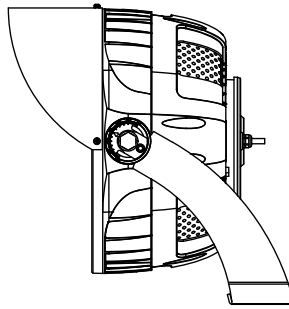

1M cable black, cast Aluminium design

Dimensional Drawing

600M/MW

1000L/MW

LED Sports Light SSL-SL3

Ordering Information Example: SSL-SL3/600M/MW/50K/120-347V/40D

Family Name	Lamp Type	Wattage	CCT	Voltage	Beam Angle
SSL(Solid State Lighting)	SL3 (Sports Light)	600M/MW (Max.600W, Selectable Wattage) 1000L/MW (Max.1000W, Selectable Wattage)	50K (5000K)	120-347V	40D (40°)

Product Specification

Ordering Code	DLC Premium	Model Number	Wattage (W)	Input Voltage (V)	Hour Rating	Initial Delivered Lumens (lumen)	CCT (K)	Optics / Distribution	CRI	Dimming	Dimension (inch)	Case QTY.
3682241	Yes	SSL-SL3/600M/MW/50K/120-347V/40D	600-500-400-300	120-347	100000	90000-75000-60000-45000	5000	25°/40°/60°, Default 40°	>70	1-10V	19.8 x 18.1 x 17.4	1
3682242	Yes	SSL-SL3/1000L/MW/50K/120-347V/40D	1000-900-800-700	120-347	100000	150000-135000-120000-10500	5000	15°/40°/60°/80°, Default 40°	>70	1-10V	19.8 x 18.1 x 17.4	1
3660259	-	SSL-SL2/SL3/LASER/SCOPE/L	Laser Scope for Aiming Sport Lighter.									
3660292	-	SSL-SL3/600M/LENS/25DEG	SSL-SL3/600M, 25 degree Lens									
3660293	-	SSL-SL3/600M/LENS/60DEG	SSL-SL3/600M, 60 degree Lens									
3660294	-	SSL-SL3/1000L/LENS/15DEG	SSL-SL3/1000L, 15 degree Lens									
3660295	-	SSL-SL3/1000L/LENS/60DEG	SSL-SL3/1000L, 60 degree Lens									
3660296	-	SSL-SL3/1000L/LENS/80DEG	SSL-SL3/1000L, 80 degree Lens									

LED Sports Light SSL-SL3

SSL-SL3/600M

Front

EPA=1.66ft²

Side

EPA=1.54ft²

45° Beam angle

EPA=2.02ft²

SSL-SL3/1000L

Front

EPA=2.19ft²

Side

EPA=2.38ft²

45° Beam angle

EPA=2.74ft²