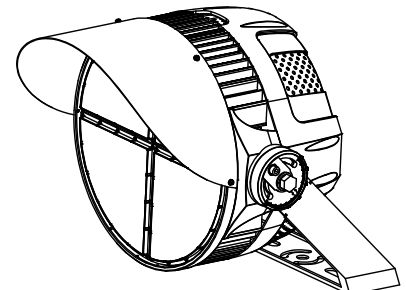

1M cable black, cast Aluminium design

Dimensional Drawing

600M/MW

1000L/MW

LED Sports Light SSL-SL3

Ordering Information Example: SSL-SL3/600M/MW/50K/120-347V/40D

Family Name	Lamp Type	Wattage	CCT	Voltage	Beam Angle
SSL(Solid State Lighting)	SL3 (Sports Light)	600M/MW (Max.600W, Selectable Wattage) 1000L/MW (Max.1000W, Selectable Wattage)	50K (5000K)	120-347V	40D (40°)

Product Specification

Ordering Code	DLC Premium	Model Number	Wattage (W)	Input Voltage (V)	Hour Rating	Initial Delivered Lumens (lumen)	CCT (K)	Optics / Distribution	CRI	Dimming	Dimension (inch)	Case QTY.
3682241	Yes	SSL-SL3/600M/MW/50K/120-347V/40D	600-500-400-300	120-347	100000	90000-75000-60000-45000	5000	25°/40°/60°, Default 40°	>70	1-10V	19.8 x 18.1 x 17.4	1
3682242	Yes	SSL-SL3/1000L/MW/50K/120-347V/40D	1000-900-800-700	120-347	100000	150000-135000-120000-10500	5000	15°/40°/60°/80°, Default 40°	>70	1-10V	19.8 x 18.1 x 17.4	1
3660259	-	SSL-SL2/SL3/LASER/SCOPE/L	Laser Scope for Aiming Sport Lighter.									
3660292	-	SSL-SL3/600M/LENS/25DEG	SSL-SL3/600M, 25 degree Lens									
3660293	-	SSL-SL3/600M/LENS/60DEG	SSL-SL3/600M, 60 degree Lens									
3660294	-	SSL-SL3/1000L/LENS/15DEG	SSL-SL3/1000L, 15 degree Lens									
3660295	-	SSL-SL3/1000L/LENS/60DEG	SSL-SL3/1000L, 60 degree Lens									
3660296	-	SSL-SL3/1000L/LENS/80DEG	SSL-SL3/1000L, 80 degree Lens									

LED Sports Light SSL-SL3

SSL-SL3/600M

Front

EPA=1.66ft²

Side

EPA=1.54ft²

45° Beam angle

EPA=2.02ft²

SSL-SL3/1000L

Front

EPA=2.19ft²

Side

EPA=2.38ft²

45° Beam angle

EPA=2.74ft²