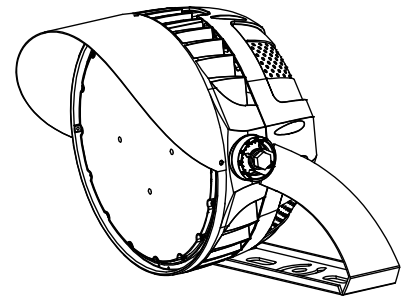

1M cable black, cast Aluminium design

Dimensional Drawing

600M/MW

1000L/MW

LED Sports Light SSL-SL3

Ordering Information Example: SSL-SL3/600M/MW/50K/120-347V/40D

Family Name	Lamp Type	Wattage	CCT	Voltage	Beam Angle
SSL(Solid State Lighting)	SL3 (Sports Light)	600M/MW (Max.600W, Selectable Wattage) 1000L/MW (Max.1000W, Selectable Wattage)	50K (5000K)	120-347V	40D (40°)

Product Specification

Ordering Code	DLC Premium	Model Number	Wattage (W)	Input Voltage (V)	Hour Rating	Initial Delivered Lumens (lumen)	CCT (K)	Optics / Distribution	CRI	Dimming	Dimension (inch)	Case QTY.
3682241	Yes	SSL-SL3/600M/MW/50K/120-347V/40D	600-500-400-300	120-347	100000	90000-75000-60000-45000	5000	25°/40°/60°, Default 40°	>70	1-10V	19.8 x 18.1 x 17.4	1
3682242	Yes	SSL-SL3/1000L/MW/50K/120-347V/40D	1000-900-800-700	120-347	100000	150000-135000-120000-10500	5000	15°/40°/60°/80°, Default 40°	>70	1-10V	19.8 x 18.1 x 17.4	1
3660259	-	SSL-SL2/SL3/LASER/SCOPE/L	Laser Scope for Aiming Sport Lighter.									
3660292	-	SSL-SL3/600M/LENS/25DEG	SSL-SL3/600M, 25 degree Lens									
3660293	-	SSL-SL3/600M/LENS/60DEG	SSL-SL3/600M, 60 degree Lens									
3660294	-	SSL-SL3/1000L/LENS/15DEG	SSL-SL3/1000L, 15 degree Lens									
3660295	-	SSL-SL3/1000L/LENS/60DEG	SSL-SL3/1000L, 60 degree Lens									
3660296	-	SSL-SL3/1000L/LENS/80DEG	SSL-SL3/1000L, 80 degree Lens									

LED Sports Light SSL-SL3

SSL-SL3/600M

Front

EPA=1.66ft²

Side

EPA=1.54ft²

45° Beam angle

EPA=2.02ft²

SSL-SL3/1000L

Front

EPA=2.19ft²

Side

EPA=2.38ft²

45° Beam angle

EPA=2.74ft²