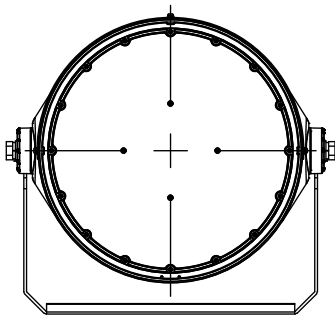

1M cable black, cast Aluminium design

Dimensional Drawing

600M/MW

1000L/MW

LED Sports Light SSL-SL3

Ordering Information Example: SSL-SL3/600M/MW/50K/120-347V/40D

Family Name	Lamp Type	Wattage	CCT	Voltage	Beam Angle
SSL(Solid State Lighting)	SL3 (Sports Light)	600M/MW (Max.600W, Selectable Wattage) 1000L/MW (Max.1000W, Selectable Wattage)	50K (5000K)	120-347V	40D (40°)

Product Specification

Ordering Code	DLC Premium	Model Number	Wattage (W)	Input Voltage (V)	Hour Rating	Initial Delivered Lumens (lumen)	CCT (K)	Optics / Distribution	CRI	Dimming	Dimension (inch)	Case QTY.
3682241	Yes	SSL-SL3/600M/MW/50K/120-347V/40D	600-500-400-300	120-347	100000	90000-75000-60000-45000	5000	25°/40°/60°, Default 40°	>70	1-10V	19.8 x 18.1 x 17.4	1
3682242	Yes	SSL-SL3/1000L/MW/50K/120-347V/40D	1000-900-800-700	120-347	100000	150000-135000-120000-10500	5000	15°/40°/60°/80°, Default 40°	>70	1-10V	19.8 x 18.1 x 17.4	1
3660259	-	SSL-SL2/SL3/LASER/SCOPE/L	Laser Scope for Aiming Sport Lighter.									
3660292	-	SSL-SL3/600M/LENS/25DEG	SSL-SL3/600M, 25 degree Lens									
3660293	-	SSL-SL3/600M/LENS/60DEG	SSL-SL3/600M, 60 degree Lens									
3660294	-	SSL-SL3/1000L/LENS/15DEG	SSL-SL3/1000L, 15 degree Lens									
3660295	-	SSL-SL3/1000L/LENS/60DEG	SSL-SL3/1000L, 60 degree Lens									
3660296	-	SSL-SL3/1000L/LENS/80DEG	SSL-SL3/1000L, 80 degree Lens									

LED Sports Light SSL-SL3

SSL-SL3/600M

Front

EPA=1.66ft²

Side

EPA=1.54ft²

45° Beam angle

EPA=2.02ft²

SSL-SL3/1000L

Front

EPA=2.19ft²

Side

EPA=2.38ft²

45° Beam angle

EPA=2.74ft²