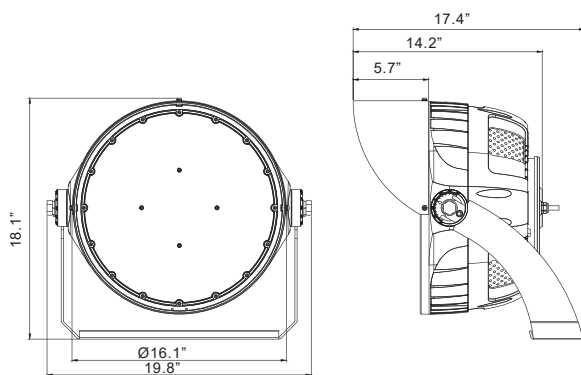

Optical Data

LED Type	5050 LED
CCT	5000K
CRI	>70
Beam Angle	15°/25°/40°/60°/80°
Dimming	1-10V

cULus listed, DLC Premium, L70 @ 100000 Hrs

Black housing with Red accents, c/w Visor & "U" Bracket.

6KV surge protection, IP65 rated

1M cable black, cast Aluminium design

Dimensional Drawing

600M/MW

1000L/MW

LED Sports Light SSL-SL3

Ordering Information Example: SSL-SL3/600M/MW/50K/120-347V/40D

Family Name	Lamp Type	Wattage	CCT	Voltage	Beam Angle
SSL(Solid State Lighting)	SL3 (Sports Light)	600M/MW (Max.600W, Selectable Wattage) 1000L/MW (Max.1000W, Selectable Wattage)	50K (5000K)	120-347V	40D (40°)

Product Specification

Ordering Code	DLC Premium	Model Number	Wattage (W)	Input Voltage (V)	Hour Rating	Initial Delivered Lumens (lumen)	CCT (K)	Optics / Distribution	CRI	Dimming	Dimension (inch)	Case QTY.
3682241	Yes	SSL-SL3/600M/MW/50K/120-347V/40D	600-500-400-300	120-347	100000	90000-75000-60000-45000	5000	25°/40°/60°, Default 40°	>70	1-10V	19.8 x 18.1 x 17.4	1
3682242	Yes	SSL-SL3/1000L/MW/50K/120-347V/40D	1000-900-800-700	120-347	100000	150000-135000-120000-10500	5000	15°/40°/60°/80°, Default 40°	>70	1-10V	19.8 x 18.1 x 17.4	1
3660259	-	SSL-SL2/SL3/LASER/SCOPE/L	Laser Scope for Aiming Sport Lighter.									
3660292	-	SSL-SL3/600M/LENS/25DEG	SSL-SL3/600M, 25 degree Lens									
3660293	-	SSL-SL3/600M/LENS/60DEG	SSL-SL3/600M, 60 degree Lens									
3660294	-	SSL-SL3/1000L/LENS/15DEG	SSL-SL3/1000L, 15 degree Lens									
3660295	-	SSL-SL3/1000L/LENS/60DEG	SSL-SL3/1000L, 60 degree Lens									
3660296	-	SSL-SL3/1000L/LENS/80DEG	SSL-SL3/1000L, 80 degree Lens									

LED Sports Light SSL-SL3

SSL-SL3/600M

Front

EPA=1.66ft²

Side

EPA=1.54ft²

45° Beam angle

EPA=2.02ft²