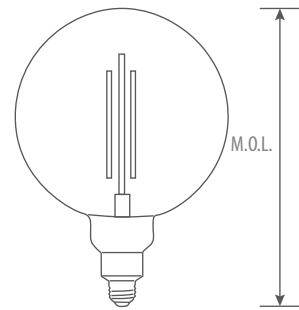

With clear, amber or milky white glass cover

15,000 hour life (L70), high CRI (80+), dimmable,

Damp location rated

Dimensional Drawing

Ordering Information Example: AR-G16.5LF/4W/27/E12/D/C

| Family Name | Lamp Type | Wattage | CCT | Base | Dimmable | Cover |
|--------------|------------------------------|---------|------------|-------------|--------------|------------------|
| AR (Artisan) | G16.5LF (G16.5, Low flicker) | 4W | 22 (2200K) | E12 | D (Dimmable) | C (Clear) |
| | G30LF (G30, Low flicker) | 5W | 27 (2700K) | Blank (E26) | | A (Amber) |
| | G40LF (G40, Low flicker) | | 30 (3000K) | | | MW (Milky white) |
| | G16.5, G40 | | | | | |