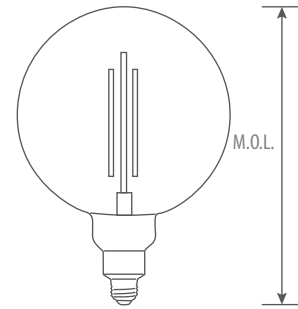

G30 LED Filament Bulbs

AR2-G30/I90

2-year limited warranty

Operating temperature range -25 °C ~ +45 °C

Features & Benefits

- High CRI ≥90
- With milky white glass cover
- Non-visible flicker < 30%
- 15,000 hours life, dimmable
- Damp location rated
- Not for totally enclosed fixtures

Dimensional Drawing

Ordering Information Example: AR2-G30/I90/6W/30/D/MW

Family Name	Lamp Type	CRI	Wattage	CCT	Dimmable	Cover
AR2 (Artisan)	G30	I90 (CRI≥90)	6W	30 (3000K)	D (Dimmable)	MW (MilkyWhite)

Product Specification

Ordering Code	Model Number	Wattage (W)	Base	Voltage (V)	Hour Rating	Beam Angle	Initial Lumens(lm)	CCT(K)	Non-visible Flicker	CRI	Damp Location	Dimmable	M.O.L. (inch)	Case QTY.
1771250	AR2-G30/I90/6W/30/D/MW	6	E26	120	15,000	330°	550	3000	< 30%	≥90	Yes	Yes	5.28	10