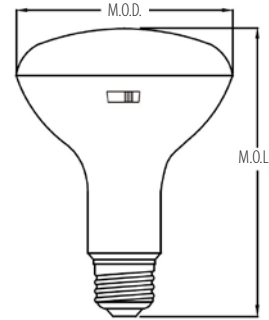

## Features & Benefits

- cETLus listed
- 5CCT Selectable (27/30/35/40/50K)
- High CRI (90+), Dimmable
- Enclosed fixture application
- 25,000 hrs average life
- Damp location rated

## Dimensional Drawing