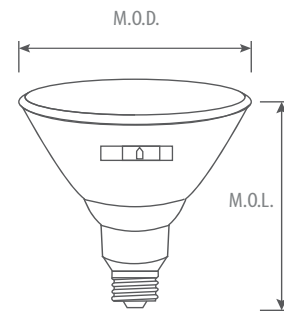

PAR LED Lamps

HD-PAR/I90/5CCT

3-year limited warranty

Operating temperature range -40°C ~ +40°C

Features & Benefits

- cETLus listed
- 5CCT Selectable (27/30/35/40/50K)
- High CRI (90+), Dimmable
- Glass lens with perfect light distribution
- 25,000 hrs average life
- Wet location rated

Dimensional Drawing

Ordering Information Example: HD-PAR30LN/I90/12W/5CCT/WFL40/D/BK

Family Name	Lamp Type	CRI	Wattage	CCT	Beam Angle	Dimmable	Finish
HD	PAR20 PAR30LN (PAR30 Long neck) PAR38	I90 (CRI 90+)	7W 12W 16W	5CCT (5CCT Selectable)	WFL40 (40°)	D (Dimmable)	BK (Black) Blank (White)

Product Specification

Ordering Code	Model Number	Wattage (W)	Base	Voltage (V)	Hour Rating	Beam Angle	Initial Lumens(lm)	CCT(K)	CRI	Enclosed Fixture Application	Wet Location	M.O.D. (inch)	M.O.L. (inch)	Case QTY.
1783001	HD-PAR38/I90/16W/5CCT/WFL40/D	16	E26	120	25,000	40°	1400	27/30/35/40/50	90	No	Yes	4.8	5.31	20
1783003	HD-PAR38/I90/16W/5CCT/WFL40/D/BK	16	E26	120	25,000	40°	1400	27/30/35/40/50	90	No	Yes	4.8	5.31	20
1782004	HD-PAR30LN/I90/12W/5CCT/WFL40/D	12	E26	120	25,000	40°	840	27/30/35/40/50	90	No	Yes	3.74	4.84	30
1782006	HD-PAR30LN/I90/12W/5CCT/WFL40/D/BK	12	E26	120	25,000	40°	840	27/30/35/40/50	90	No	Yes	3.74	4.84	30
1781001	HD-PAR20/I90/7W/5CCT/WFL40/D	7	E26	120	25,000	40°	500	27/30/35/40/50	90	No	Yes	2.47	3.46	50
1781003	HD-PAR20/I90/7W/5CCT/WFL40/D/BK	7	E26	120	25,000	40°	500	27/30/35/40/50	90	No	Yes	2.47	3.46	50