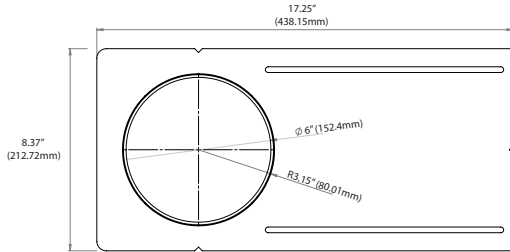

Pot Light Multi-Cutout Plate

PL-AMP6-MULTI-VPLUS

Ordering #: 3660364

One plate for Turolight 6" recessed LED fixtures

Models	Product Image
RGD-CDR/6 (6") RGD-CDR/A/6 (6")	
EDA-SP/6 (6") RGD-SP3/6 (6"), RGD-SP2/6 (6"), RGD-SP/6 (6")	
SEL-SP/FR/6 (6")	