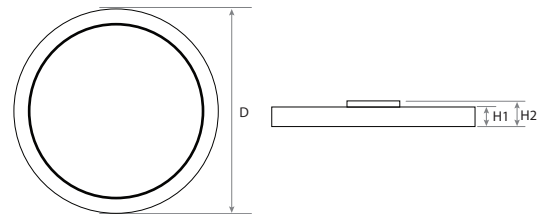

Dimensional Drawing

	M.O.D.	M.O.H1.	M.O.H2.
HS2/5	5.08"	0.75"	1.04"
HS2/7	7.48"	0.75"	1.04"
HS2/9	9.00"	0.75"	1.04"
HS2/11	11.50"	0.75"	1.04"

Ordering Information Example: RGD-HS2/5/10W/MK5/WH/D

Family Name	Fixture Type	Size	Wattage	CCT	Finish	Dimmable
RGD (Rigid)	HS2 (Surface discus)	5 (5") 7 (7") 9 (9") 11 (11")	10W 12W 18W 26W	MKS (SCCT Selectable)	WH (White)	D (Dimmable)

Product Specification

Ordering Code	Model Number	Wattage (W)	Input Voltage (V)	Hour Rating	Initial Lumens (lumen)	CCT (K)	CRI	Beam Angle	Wet Location	Dimmable	Dimension D×H2 (inch)	Case Qty
3662184	RGD-HS2/5/10W/MK5/WH/D	10	120	50,000	800	27/30/35/40/50	≥90	110°	Yes	Yes	5.08" × 1.04"	12
3662185	RGD-HS2/7/10W/MK5/WH/D	12	120	50,000	1100	27/30/35/40/50	≥90	110°	Yes	Yes	7.48" × 1.04"	12
3663133	RGD-HS2/9/10W/MK5/WH/D	18	120	50,000	1400	27/30/35/40/50	≥90	110°	Yes	Yes	9.00" × 1.04"	12
3663134	RGD-HS2/11/190/26W/MK5/WH/D	26	120	50,000	2000	27/30/35/40/50	≥90	110°	Yes	Yes	11.50" × 1.04"	12
3660335	RGD-HS2/5/MB	Rigid HS II Slim Flush Mount Matt Black Metal Trim for HS2/5, (Dia. 5.13", Height 0.61")										
3660336	RGD-HS2/5/SN	Rigid HS II Slim Flush Mount Satin Nickel Metal Trim for HS2/5, (Dia. 5.13", Height 0.61")										
3660337	RGD-HS2/5/MG	Rigid HS II Slim Flush Mount Matt Gold Metal Trim for HS2/5, (Dia. 5.13", Height 0.61")										
3660343	RGD-HS2/7/MB	Rigid HS II Slim Flush Mount Matt Black Metal Trim for HS2/7, (Dia. 7.65", Height 0.61")										
3660344	RGD-HS2/7/SN	Rigid HS II Slim Flush Mount Satin Nickel Metal Trim for HS2/7, (Dia. 7.65", Height 0.61")										
3660345	RGD-HS2/7/MG	Rigid HS II Slim Flush Mount Matt Gold Metal Trim for HS2/7, (Dia. 7.65", Height 0.61")										
3660346	RGD-HS2/9/MB	Rigid HS II Slim Flush Mount Matt Black Metal Trim for HS2/9, (Dia. 9.18", Height 0.61")										
3660347	RGD-HS2/9/SN	Rigid HS II Slim Flush Mount Satin Nickel Metal Trim for HS2/9, (Dia. 9.18", Height 0.61")										
3660348	RGD-HS2/9/MG	Rigid HS II Slim Flush Mount Matt Gold Metal Trim for HS2/9, (Dia. 9.18", Height 0.61")										
3660349	RGD-HS2/11/MB	Rigid HS II Slim Flush Mount Matt Black Metal Trim for HS2/11, (Dia. 11.22", Height 0.61")										
3660350	RGD-HS2/11/SN	Rigid HS II Slim Flush Mount Satin Nickel Metal Trim for HS2/11, (Dia. 11.22", Height 0.61")										
3660351	RGD-HS2/11/MG	Rigid HS II Slim Flush Mount Matt Gold Metal Trim for HS2/11, (Dia. 11.22", Height 0.61")