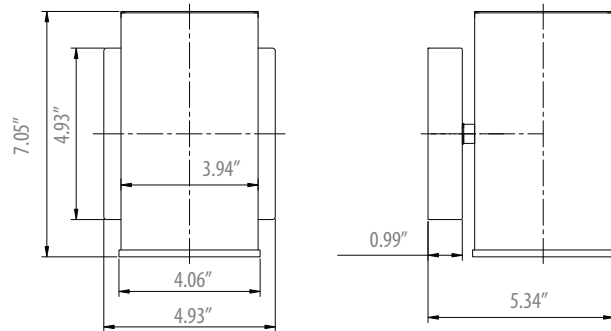

## Features & Benefits

<b>Fixture Shape :</b>	Cylinder
<b>Mounting :</b>	Wall mount only
<b>Light Direction :</b>	Down
<b>Fixture Material :</b>	Steel
<b>Fixture Finish :</b>	Black finish
<b>Bulb Included :</b>	No
<b>Recommended Bulb Shape :</b>	PAR20
<b>Bulb Base :</b>	Medium (E26)
<b>Voltage :</b>	120V
<b>Maximum Wattage (Per Bulb) :</b>	60W

## Dimensional Drawing

## Ordering Information Example: SEL-CYL/BK/WS/DL

Family Name	Fixture Shape	Fixture Finish	Category	Light Direction
SEL (Select)	CYL (Cylinder)	BK (Black)	WS (Wall Sconce)	DL (Down Light)