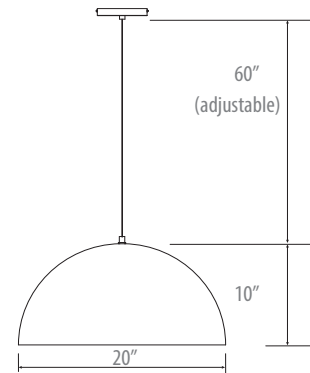

Dome Light Fixture

SEL-DOME

Indoor use only

Light bulb not included

2-year limited warranty

Features & Benefits

Fixture Shape :	Hemispherical / Dome
Mounting :	Ceiling / Pendant mount only
Light Direction :	Down
Fixture Material :	Metal
Fixture Finish :	Matt Black finish (Shinny White inside)
Bulb Included :	No
Recommended Bulb Shape :	A19
Bulb Base :	Medium (E26)
Voltage :	120V
Maximum Wattage (Per Bulb) :	60W

Dimensional Drawing

Ordering Information Example: SEL-DOME/BK/PEND

Family Name	Fixture Shape	Fixture Finish	Others
SEL (Select)	DOME	BK (Matt Black)	PEND (Pendant)

Product Specification

Ordering Code	Model Number	Description	Mounting	Bulb Base	Voltage (V)	Max. Wattage (W)	Damp Location
3465113	SEL-DOME/BK/PEND	Select Fixture, Dome, Black Finish, Pendant	Ceiling	E26	120	60	Yes