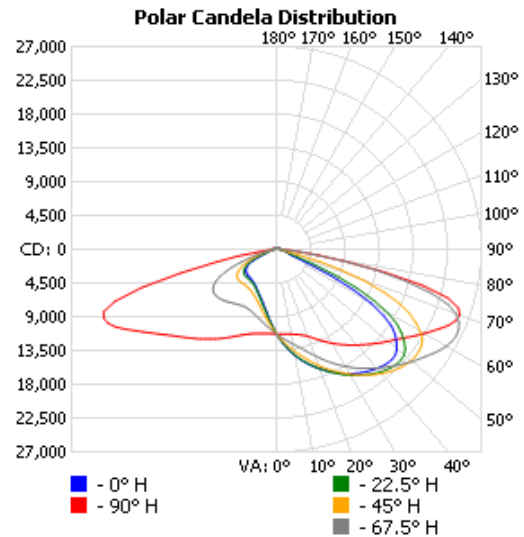

Dimensional Drawing

	L	L2	W	H
AL3/T3/150S	13.31"	11.41"	12.4"	2.47"
AL3/T3/300M	19.19"	17.27"	12.4"	2.48"
AL3/T3/500L	27.33"	25.44"	13.21"	2.86"

AL3/T3/150S

AL3/T3/300M

AL3/T3/500L

Polar Candela

Applications