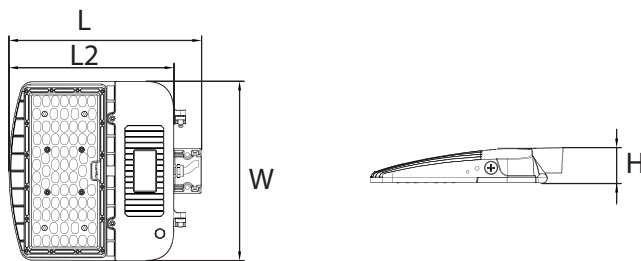

Specifications

Housing:

Pressure Die Cast Aluminum body to ensure better Thermal Management.

Optics:

UV Resistant Prismatic Polycarbonate Lens Type III, optional Type IV and V ordered separately.

Mounting:

Multiple installation via. Slipfitters, Square/Round Pole Mount, Adjustable Trunnion & Small Yoke.

Driver:

Auto-sensing 120-347 V LED driver with Operating temperature range of -40 °C ~ + 45 °C

LED:

Field Selectable CCT of 3000K, 4000K & 5000K. Efficacy of ≥ 130 lm/w.

Dimensional Drawing

	L	L2	W	H
AL3/T3/150S	13.31"	11.41"	12.4"	2.47"
AL3/T3/300M	19.19"	17.27"	12.4"	2.48"
AL3/T3/500L	27.33"	25.44"	13.21"	2.86"

AL3/T3/150S

AL3/T3/300M

AL3/T3/500L

Polar Candela

Applications