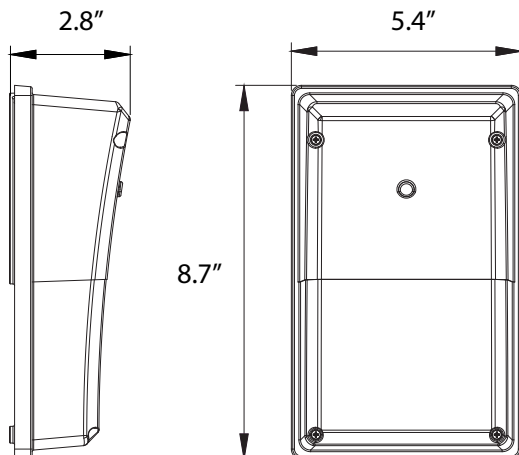

Dimensional Drawing

Polar Candela

Applications

Malls

Hotels

Industry

Office Complex

LED Doorway Light

SSL-DW3	Segment	Wattage Range	Lumen Range
	Universal	30-9W	4,200-1,260lm

Ordering Information Example: SSL-DW3/15S/MK/UNV/PC/DB

Family Name	Fixture Type	Wattage	CCT	Voltage	Photocell	Finish
SSL (Solid state lighting)	DW3 (LED doorway light)	15S/MW (Selectable Wattage, Max. 15W) 30L/MW (Selectable Wattage, Max. 30W)	MK (Selectable Kelvin/CCT)	UNV (120-277V)	PC (Default)	DB (Dark bronze) BK (Black) WH (White)