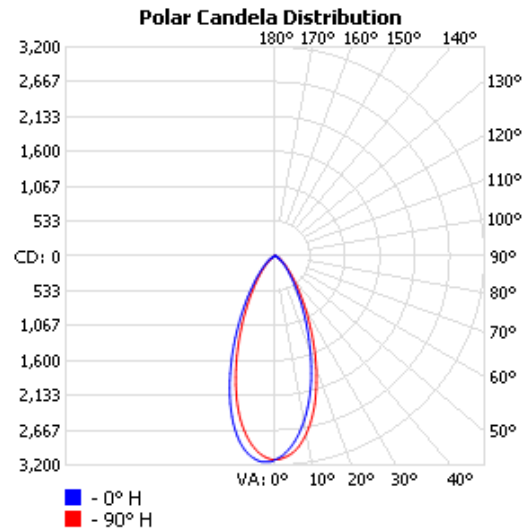

Polar Candela

Applications

Residences

Hotels

Restaurants

Malls