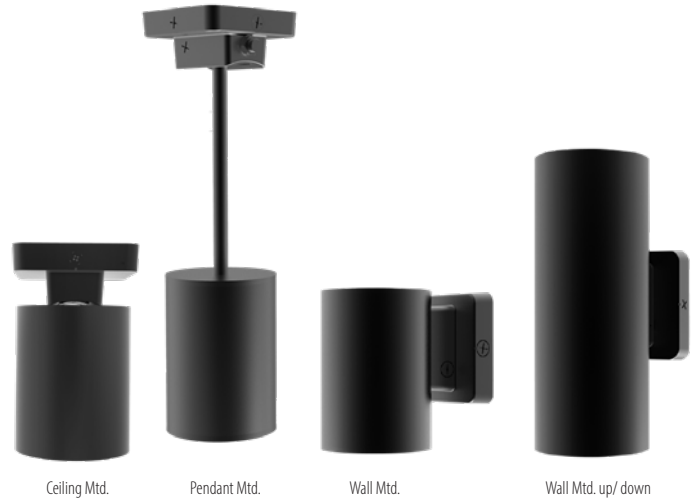

LED Cylinder

SSL-ESC (New)	Segment	Wattage Range	Lumen Range
	Commercial & Residential	Selectable Wattage (40W-10W)	4,800-1,200lm

Features

- Pressure Die Cast Aluminum housing for better Thermal Management.
- IP65 Wet Location rated with operating temperature range of -40 °C ~ +40 °C.
- Field Selectable CCT (3000K, 4000K & 5000K) along with 120-347V LED Auto-Sensing driver.
- Available in 45° beam angle (option of 25° & 60° beam angle) with Field Selectable Multi-wattage variant.

Specifications

Housing:

Black Finish Pressure Die Cast Aluminum Body for better Thermal Management.

Optics:

Premium Grade PC Lens with Glass Cover.

Mounting:

Ceiling, Wall and Pendent mounting options.

Driver:

120-347V LED Auto-Sensing driver with Operating temperature range of -40 °C ~ +40 °C.

LED:

Field Selectable CCT of 3000K, 4000K & 5000K. Efficacy of $\geq 105\text{lm/w}$.

Controls:

Built-in Photocell & Compatible with 0-10V Dimming