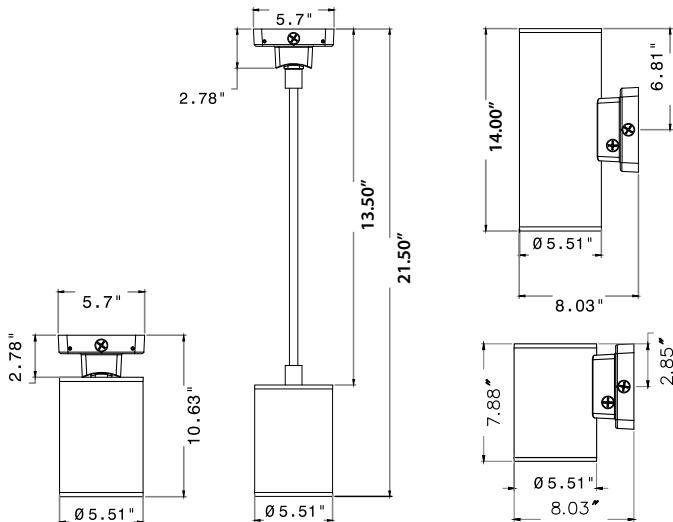

Dimensional Drawing