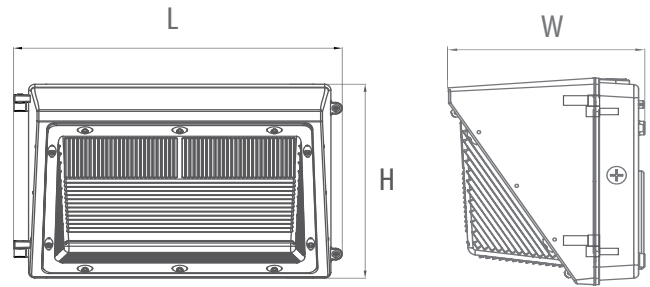

LED FIXTURE

SSL Series

LED Glass Wall Pack SSL-WP1T+

Impact Resistant Tempered Glass lens, 120-347V auto-sensing driver, built-in Photo-cell with On/Off Switch Selectable wattage and selectable kelvin selection

5-year limited warranty

Operating temperature range -40° C ~ +40° C

Features & Benefits

- cULus listed, DLC Premium
- 120-347V auto sensing driver, 0-10V dimming
- Selectable CCT (30K/40K/50K), selectable wattage
- Built-in Photocell with On/Off Switch
- Junction box or wall mounted directly
- Die-cast aluminum with durable dark bronze or black coat finish
- L70 @ 50,000 Hrs, CRI≥80
- IP 65, wet location rated

Dimensional Drawing

Ordering Information Example: SSL-WP1T+/60M/MW/MK/120-347V/D/DB

| Family Name | Fixture Type | Wattage | CCT | Voltage | Dimmable | Finish |
|----------------------------|-----------------------------|---|----------------------------|----------|--------------|--------------------------------|
| SSL (Solid state lighting) | WP1T+ (LED glass wall pack) | 60M/MW (Max. 60W Selectable Wattage) 120XL/MW (Max. 120W Selectable Wattage) | MK (Selectable Kelvin/CCT) | 120-347V | D (Dimmable) | DB (Dark bronze) BK (Black) |