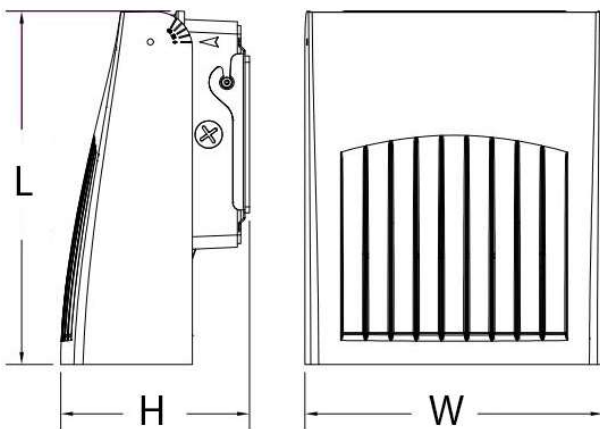

LED Adjustable Wall Pack

SSL-WP2T+	Segment	Wattage Range	Lumen Range
	Universal	Selectable Wattage (15W-75W)	1,950-9,750lm

Features

- Modern Design Compact Wallpack with Impact Resistant Tempered Glass diffuser for long life & trouble free operation.
- Wet Location rated with operating temperature range of -40°C - $+50^{\circ}\text{C}$.
- Field Selectable (CCT 3000K, 4000K & 5000K) and wattage (15W - 30W in 30M & 40W - 75W in 75L model).
- Efficacy of ≥ 130 lm/W with 120-347V LED Auto-Sensing driver

Specifications

Housing:

Pressure Die Cast Aluminum body to ensure better Thermal Management.

Optics:

UV Resistant Glass Cover with Type III light distribution

Mounting:

Surface Mounting

Driver:

Head adjustable 0° - 90°

Dimensional Drawing

Polar Candela

Applications

Malls

Hotels

Residences

Office Complex

LED Adjustable Wall Pack

SSL-WP2T+	Segment	Wattage Range	Lumen Range
	Universal	Selectable Wattage (15W-75W)	1,950-9,750lm

Ordering Information Example: SSL-WP2T+/30M/MW/MK/120-347V/D/DB

Family Name	Fixture Type	Wattage	CCT	Voltage	Dimmable	Finish
SSL (Solid state lighting)	WP2T+(LED adjustable wall pack)	30M (Max. 30W Selectable Wattage) 75L (Max. 75W Selectable Wattage)	MK (Selectable Kelvin/CCT)	120-347V	D (Dimmable)	DB (Dark bronze) BK (Black)