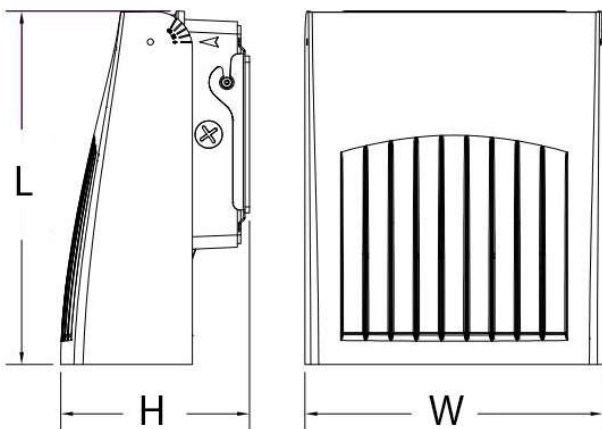

### Controls:

Compatible with 0-10V Dimming

Head adjustable 0° ~ 90°

## Dimensional Drawing