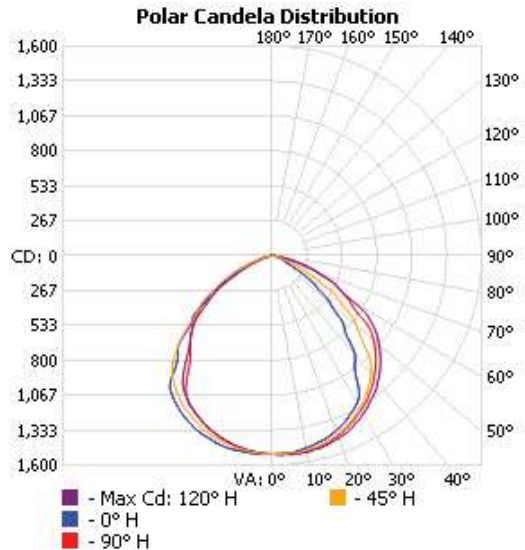

Polar Candela

Applications

Malls

Hotels

Residences

Office Complex