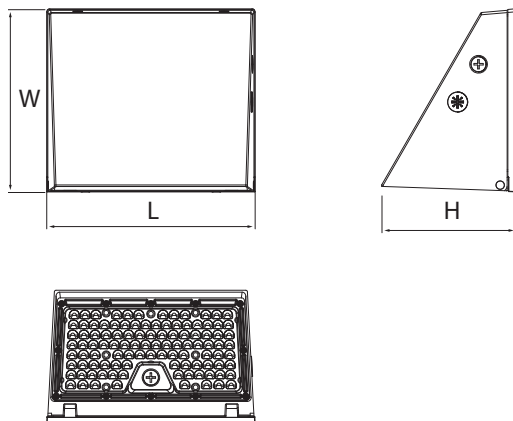

## Dimensional Drawing

	L	W	H
SSL-WP3T+/60M	10.63"	9.33"	6.85"
SSL-WP3T+/120L	13.27"	9.33"	8.11"