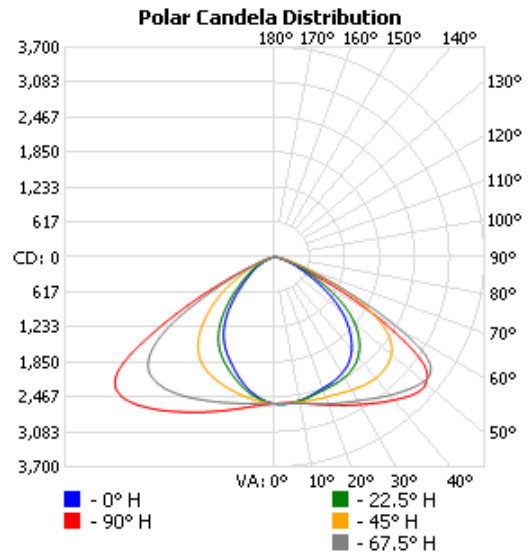

Polar Candela