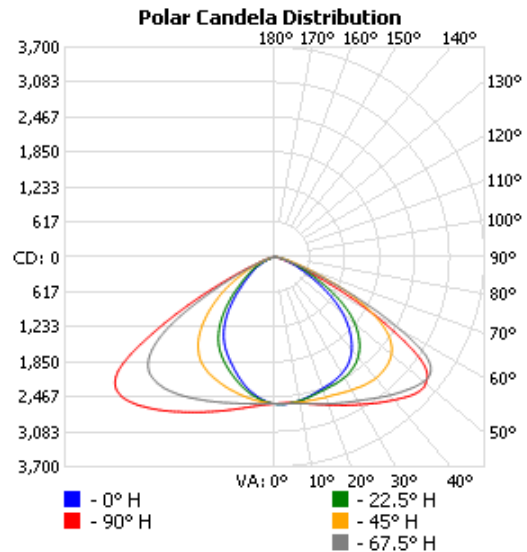

LED Full Cutoff Wall Pack

SSL-WP3T+	Segment	Wattage Range	Lumen Range
	Commercial & Industrial	Selectable Wattage (25W-120W)	3,350-16,080lm

Features

- Modern Design Compact Wallpack with Glass diffuser for long life.
- IP65 Wet Location rated with operating temperature range of -40 °C ~ + 50 °C.
- Field Selectable (CCT 3000K, 4000K & 5000K) and wattage (25W - 60W in 60M & 80W - 120W in 120L model).
- Efficacy of ≥ 134 lm/W with 120-347V LED Auto-Sensing driver

Auto-sensing 120-347 V LED driver with Operating temperature range of -40 °C ~ + 50 °C

LED:

Field Selectable CCT of 3000K, 4000K & 5000K. Efficacy of ≥ 134 lm/w.

Controls:

Compatible with 0-10V Dimming, Photocell Sensor.

Dimensional Drawing

	L	W	H
SSL-WP3T+/60M	10.63"	9.33"	6.85"
SSL-WP3T+/120L	13.27"	9.33"	8.11"

Polar Candela

Applications

Malls

Hotels

Industry

Office Complex