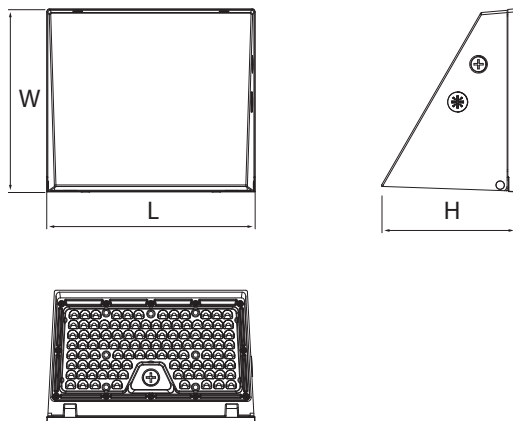

Dimensional Drawing

	L	W	H
SSL-WP3T+/60M	10.63"	9.33"	6.85"
SSL-WP3T+/120L	13.27"	9.33"	8.11"

Polar Candela

Applications

Malls

Hotels

Industry

Office Complex