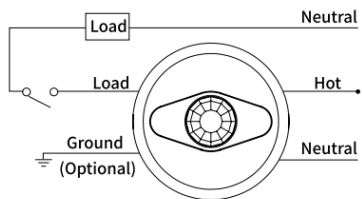

Key Highlight

- PIR sensor.
- Bluetooth® SIG mesh.
- LED Motion indicator.
- Mounting height up to 12 ft.
- 360° coverage pattern.
- 120-347V connector.

Features

- Bluetooth to ON/OFF signal converter, Bluetooth® mesh network.
- A mesh network, which has a much longer control distance, transmits received signals to neighbouring devices.
- In the typical outdoor environment, the typical range for wireless communication is 150ft (40m).
- The actual range is dependent on field installation.
- Available with button reset (press the button of sensor for 5 seconds) and remote reset (press "RESET"+ "ON/OFF" buttons in sequence).
- On-board antenna.

Wiring Diagram

Technical Data

Input Power	120/230 (single phase)/277/347VAC, 50/60 Hz
Detection Radius	Max. 20ft (6.1m)
Mounting Height	12ft (3.7m) Max.
Detection Angle	360°
Remote Range	50ft (15m) indoor, no backlight
Built-in Light Level Sesor	works from 10 to 300 footcandles (107.6 to 3,229.2 lux)
Humidity	Max. 95% RH
Operating Temperature	0°C - 55°C
Mounting Options	4 square junction box with double gang mud ring; 4 inch octagonal junction box
Warranty	5 years