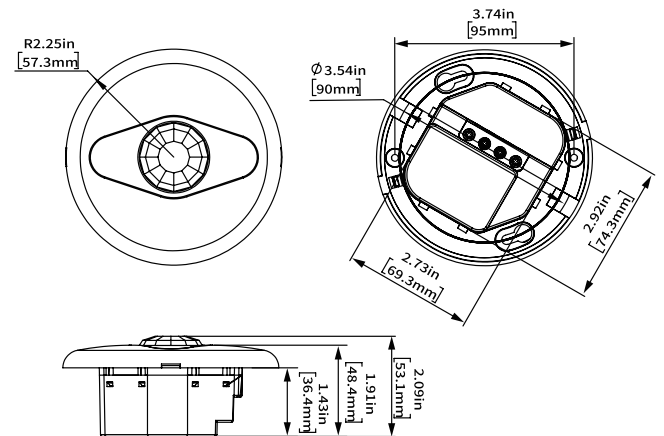

Key Highlight

- PIR sensor.
- Bluetooth® SIG mesh.
- LED Motion indicator.
- Mounting height up to 12 ft.
- 360° coverage pattern.
- 120-347V connector.

Features

- Bluetooth to ON/OFF signal converter, Bluetooth® mesh network.
- A mesh network, which has a much longer control distance, transmits received signals to neighbouring devices.
- In the typical outdoor environment, the typical range for wireless communication is 150ft (40m).
- The actual range is dependent on field installation.
- Available with button reset (press the button of sensor for 5 seconds) and remote reset (press "RESET"+ "ON/OFF" buttons in sequence).
- On-board antenna.

Wiring Diagram

Technical Data

Input Power	120/230 (single phase)/277/347VAC, 50/60 Hz
Detection Radius	Max. 20ft (6.1m)
Mounting Height	12ft (3.7m) Max.
Detection Angle	360°
Remote Range	50ft (15m) indoor, no backlight
Built-in Light Level Sesor	works from 10 to 300 footcandles (107.6 to 3,229.2 lux)
Humidity	Max. 95% RH
Operating Temperature	0°C - 55°C
Mounting Options	4 square junction box with double gang mud ring; 4 inch octagonal junction box
Warranty	5 years