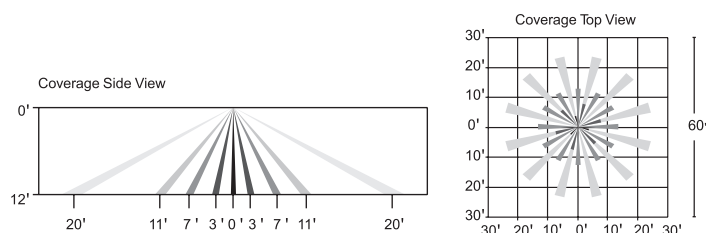

Sensor Coverage