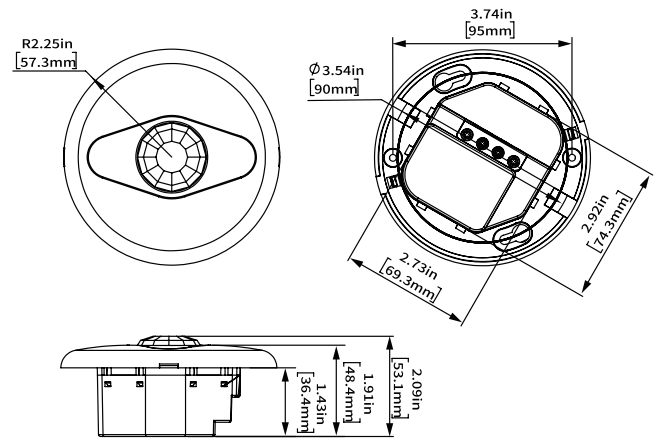

Key Highlight

- PIR sensor.
- Bluetooth® SIG mesh.
- LED Motion indicator.
- Mounting height up to 12 ft.
- 360° coverage pattern.
- Low Voltage connector.

Features

- Bluetooth to ON/OFF signal converter, Bluetooth® mesh network.
- A mesh network, which has a much longer control distance, transmits received signals to neighbouring devices.
- In the typical outdoor environment, the typical range for wireless communication is 150ft (40m).
- The actual range is dependent on field installation.
- Available with button reset (press the button of sensor for 5 seconds) and remote reset (press "RESET"+"ON/OFF" buttons in sequence).
- On-board antenna.

Wiring Diagram

Technical Data

Input Power	12-24VDC
Dim Control Output	0-10V, max. 25mA sinking current
Detection Radius	Max. 20ft (6.1m)
Mounting Height	12ft (3.7m) Max.
Detection Angle	360°
Remote Range	50ft (15m) indoor, no backlight
Built-in Light Level Sesor	works from 10 to 300 footcandles (107.6 to 3,229.2 lux)
Humidity	Max. 95% RH
Operating Temperature	0°C - 55°C
Mounting Options	4 square junction box with double gang mud ring; 4 inch octagonal junction box
Warranty	5 years