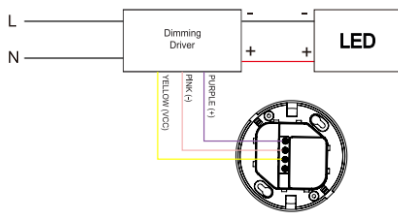

Key Highlight

- PIR sensor.
- Bluetooth® SIG mesh.
- LED Motion indicator.
- Mounting height up to 12 ft.
- 360° coverage pattern.
- Low Voltage connector.

Features

- Bluetooth to ON/OFF signal converter, Bluetooth® mesh network.
- A mesh network, which has a much longer control distance, transmits received signals to neighbouring devices.
- In the typical outdoor environment, the typical range for wireless communication is 150ft (40m).
- The actual range is dependent on field installation.
- Available with button reset (press the button of sensor for 5 seconds) and remote reset (press "RESET"+"ON/OFF" buttons in sequence).
- On-board antenna.

Wiring Diagram

Technical Data

Input Power	12-24VDC
Dim Control Output	0-10V, max. 25mA sinking current
Detection Radius	Max. 20ft (6.1m)
Mounting Height	12ft (3.7m) Max.
Detection Angle	360°
Remote Range	50ft (15m) indoor, no backlight
Built-in Light Level Sesor	works from 10 to 300 footcandles (107.6 to 3,229.2 lux)
Humidity	Max. 95% RH
Operating Temperature	0°C - 55°C
Mounting Options	4 square junction box with double gang mud ring; 4 inch octagonal junction box
Warranty	5 years