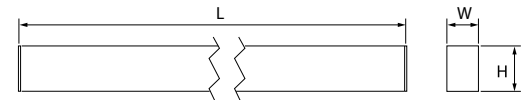

Specifications

- Housing:** The Zenith60 housing is constructed of extruded aluminum 6063T5.
- End Caps:** Die cast aluminum fastened to housing with internal fasteners.
- Optics:** Frosted polycarbonate snap in lens with Lambertian distribution.
- Driver:** LED drivers for Direct outputs are contractor wattage selectable and universal 120-347V input (up to 3 different outputs – see output chart). Less than 20%THD and 0-10V dimmable down to 1%.
- Power Feed:** The unit comes complete with 18/5 STW 600V rated power cable (White).
- Suspension:** Galvanized 1.5mm (1/16") aircraft cable with fully adjustable grippers for ease of on-site leveling. All suspension points are field adjustable along the length of a unit.
- LED:** Name brand LED with long life offered in standard 80+ CRI. On board selectable CCT offers maximum flexibility (3000K/3500K/4000K).
- Finish:** Polyester powder painted finish

Dimensional Drawing

	L	W	H
4FT	47.24"	2.36"	3.35"

Ordering Information Example: ZNTH60-PRO/PD/4/F/05L/MK3/80/UN3/D1/W/W6/S6/W

Family/ Series	Mounting	Function	Length	Diffuser Direct	Max Total Lumens	CCT 30K/35K/40K	CRI	Voltage	Driver	Housing Finish	Cord Colour/Length	Suspension Length	Canopy Colour	Options*												
ZNTH60-PRO	P	Pendant	D	Direct	4	4ft	F	Frosted	05L	5000 (4ft)	MK3	80	UN3	120-347V	D1	0-10V Dim 1%	W	White	W6	White 6ft	S6	6ft	W	White	K1	White Cable kit